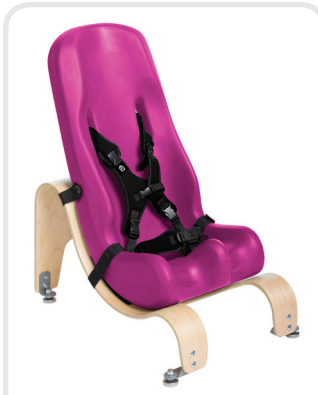

## Features

Perfect for cars taking you where you need to go

Easily attaches to most chairs for use at school and home

Multi-positioning trunk & pelvic harness for maximum support

## Color Options

Dark Gray

Lilac

Aqua

## Optional Accessories

Floor Base (Small Only)

Stationary Base

Mobile Base