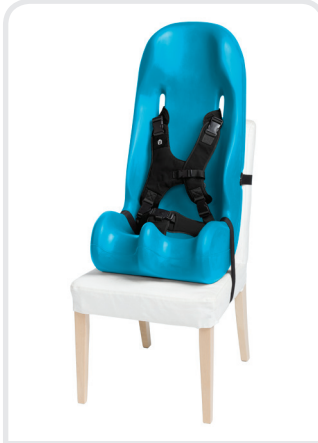

# Soft-Touch<sup>®</sup> Booster Car Seat<sup>™</sup> 5 year warranty

Soft contoured support for a comfortable ride

- Portable, lightweight and durable
- FMVSS213 compliant
- Vehicle LATCH system required
- Easy to wipe clean
- Attachment Straps for a variety of uses
- Small Weight Capacity: 51 lbs. to 90 lbs.
- Large Weight Capacity: 81 lbs. to 130 lbs.

Approved for: 

Gianna in the Small:  
Height (45")  
Weight (51 lbs)  
Age (6 y)

Landon in the Large:  
Height (52")  
Weight (100 lbs) Age (11 y)

Soft-Touch <sup>®</sup> Rocket Booster Car Seat	
Dark Gray Small	71010309
Lilac Small	71010302
Aqua Small	71010304
Dark Gray Large	71010409
Lilac Large	71010402
Aqua Large	71010404

Seat Specifications	Small	Large
Inside Seat Depth	11.5" (29 cm)	13.5" (34 cm)
Inside Seat Width	12" (30.5 cm)	14" (35.5 cm)
Seat Back Height	29" (74 cm)	35" (89 cm)
Harness Shoulder Height	14.5-18.5" (37- 47 cm)	17.75-22.25" (45 – 56.5 cm)
Overall Seat Depth	16" (41 cm)	19" (48 cm)
Overall Seat Height*	34" (86 cm)	40" (102 cm)
Overall Seat Width	16" (41 cm)	18" (46 cm)
Weight Capacity (Min)	51 lbs (23 kg)	81 lbs (37 kg)
Weight Capacity (Max)	90 lbs (41 kg)	130 lbs (59 kg)
Weight of Seat	13 lbs (6 kg)	15 lbs (7 kg)

## Features

Perfect for cars taking you where you need to go

Easily attaches to most chairs for use at school and home

Multi-positioning trunk & pelvic harness for maximum support