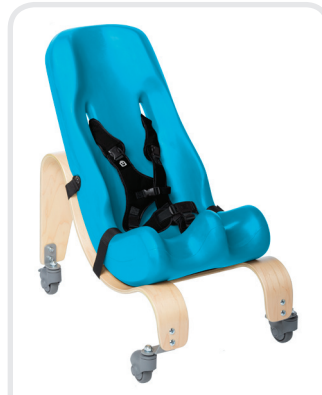

# Soft-Touch<sup>®</sup> Booster Car Seat<sup>™</sup> 5 year warranty

Soft contoured support for a comfortable ride

- Portable, lightweight and durable
- FMVSS213 compliant
- Vehicle LATCH system required
- Easy to wipe clean
- Attachment Straps for a variety of uses
- Small Weight Capacity: 51 lbs. to 90 lbs.
- Large Weight Capacity: 81 lbs. to 130 lbs.

## Features

Perfect for cars taking you where you need to go

Easily attaches to most chairs for use at school and home

Multi-positioning trunk & pelvic harness for maximum support

## Color Options

Dark Gray

Lilac

Aqua

## Optional Accessories

Floor Base (Small Only)

Stationary Base

Mobile Base