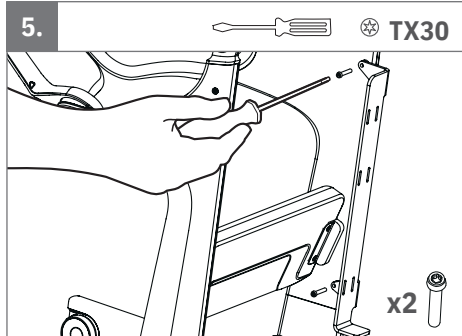

Assembly instruction

Molift Transfer Pro O-Bracket

molift®
by Etac

BM70299 - 2024-02-xx - Rev. 1.0

1.

2.

3.

4.

5.

6.

MD