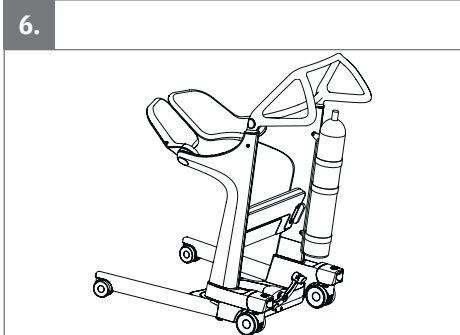

Assembly instruction

Molift Transfer Pro O-Bracket

molift®
by Etac

BM70299 - 2024-02-xx - Rev. 1.0

1.

2.

3.

4.

5.

6.

MD