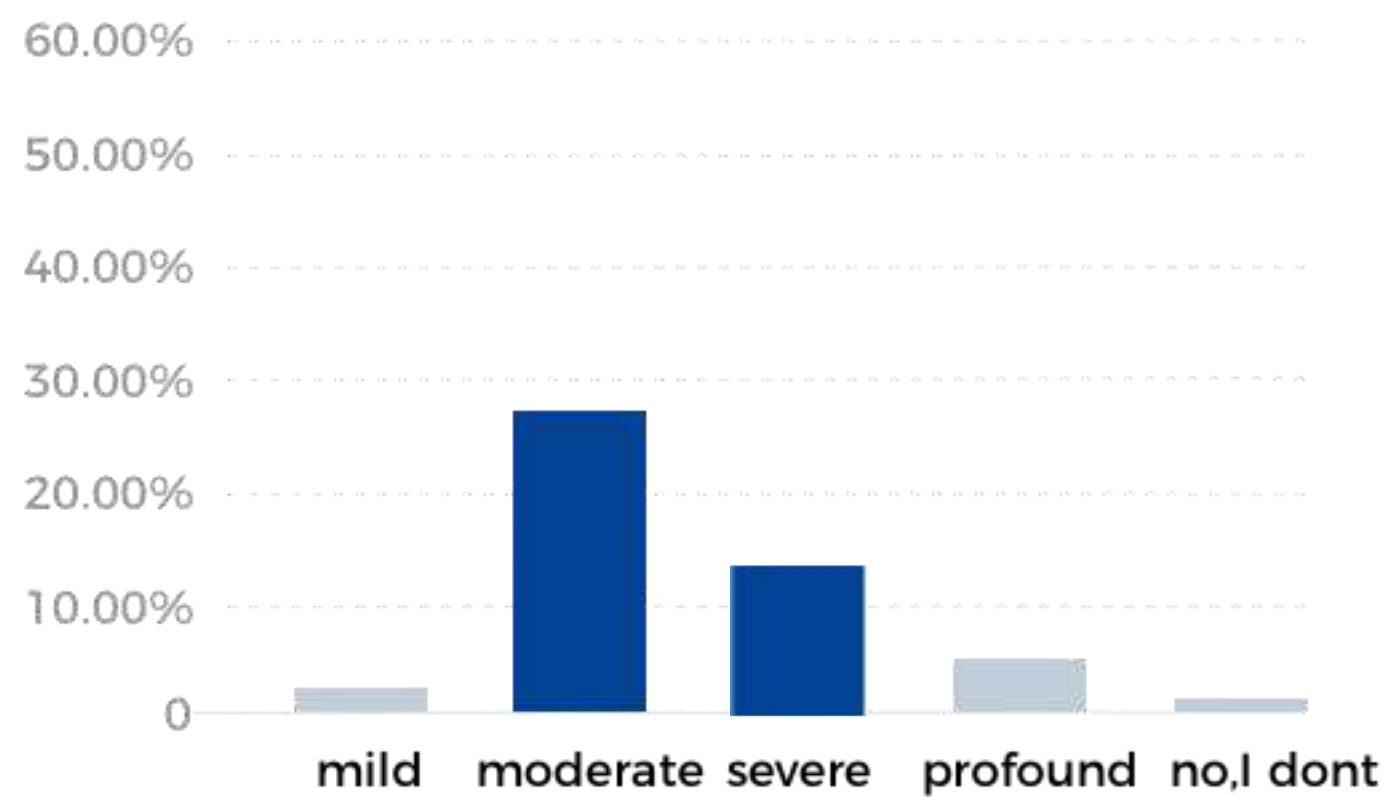

Age:

40-65 Years Old (Main Focus)

Gender:

Male & Female & etc.

Degree of Hearing Loss:

From Mild, Moderate to Severe

What is your hearing loss level?

What is your age?