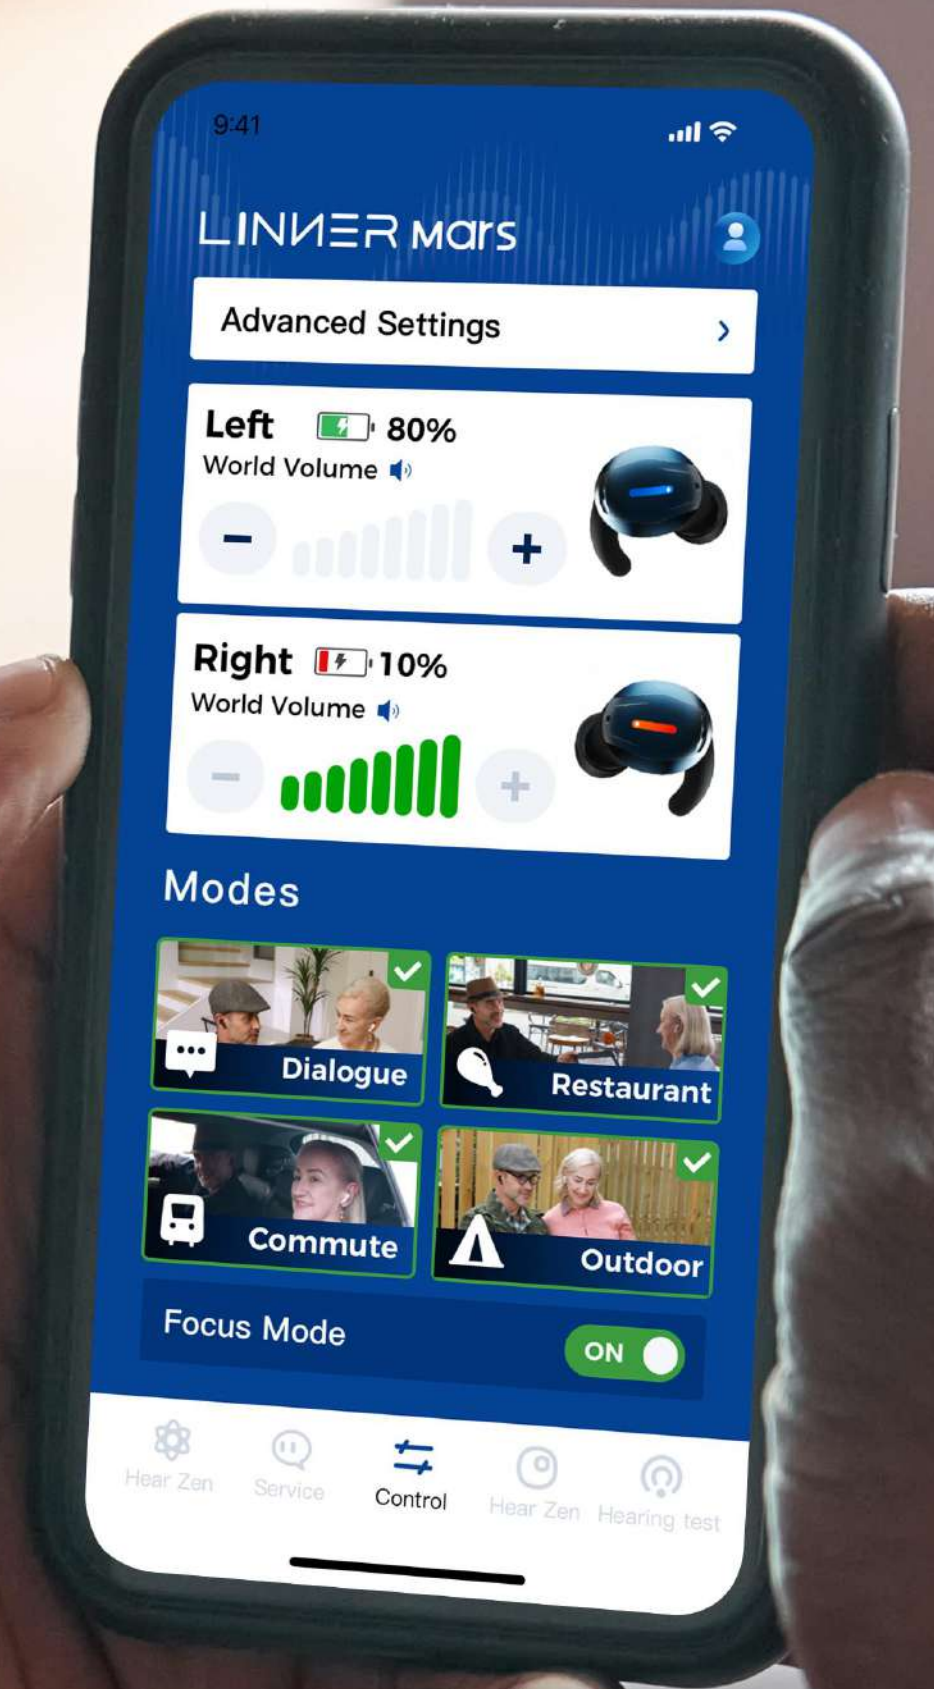

Hearing Test

LINNER Connect

LINNER

Expand Convenience & Functionality to the Maximum
& MSRP: \$99.99

TV Mode

LINNER Connect

AUX 3.5mm Audio Cable

Wireless Mic Mode