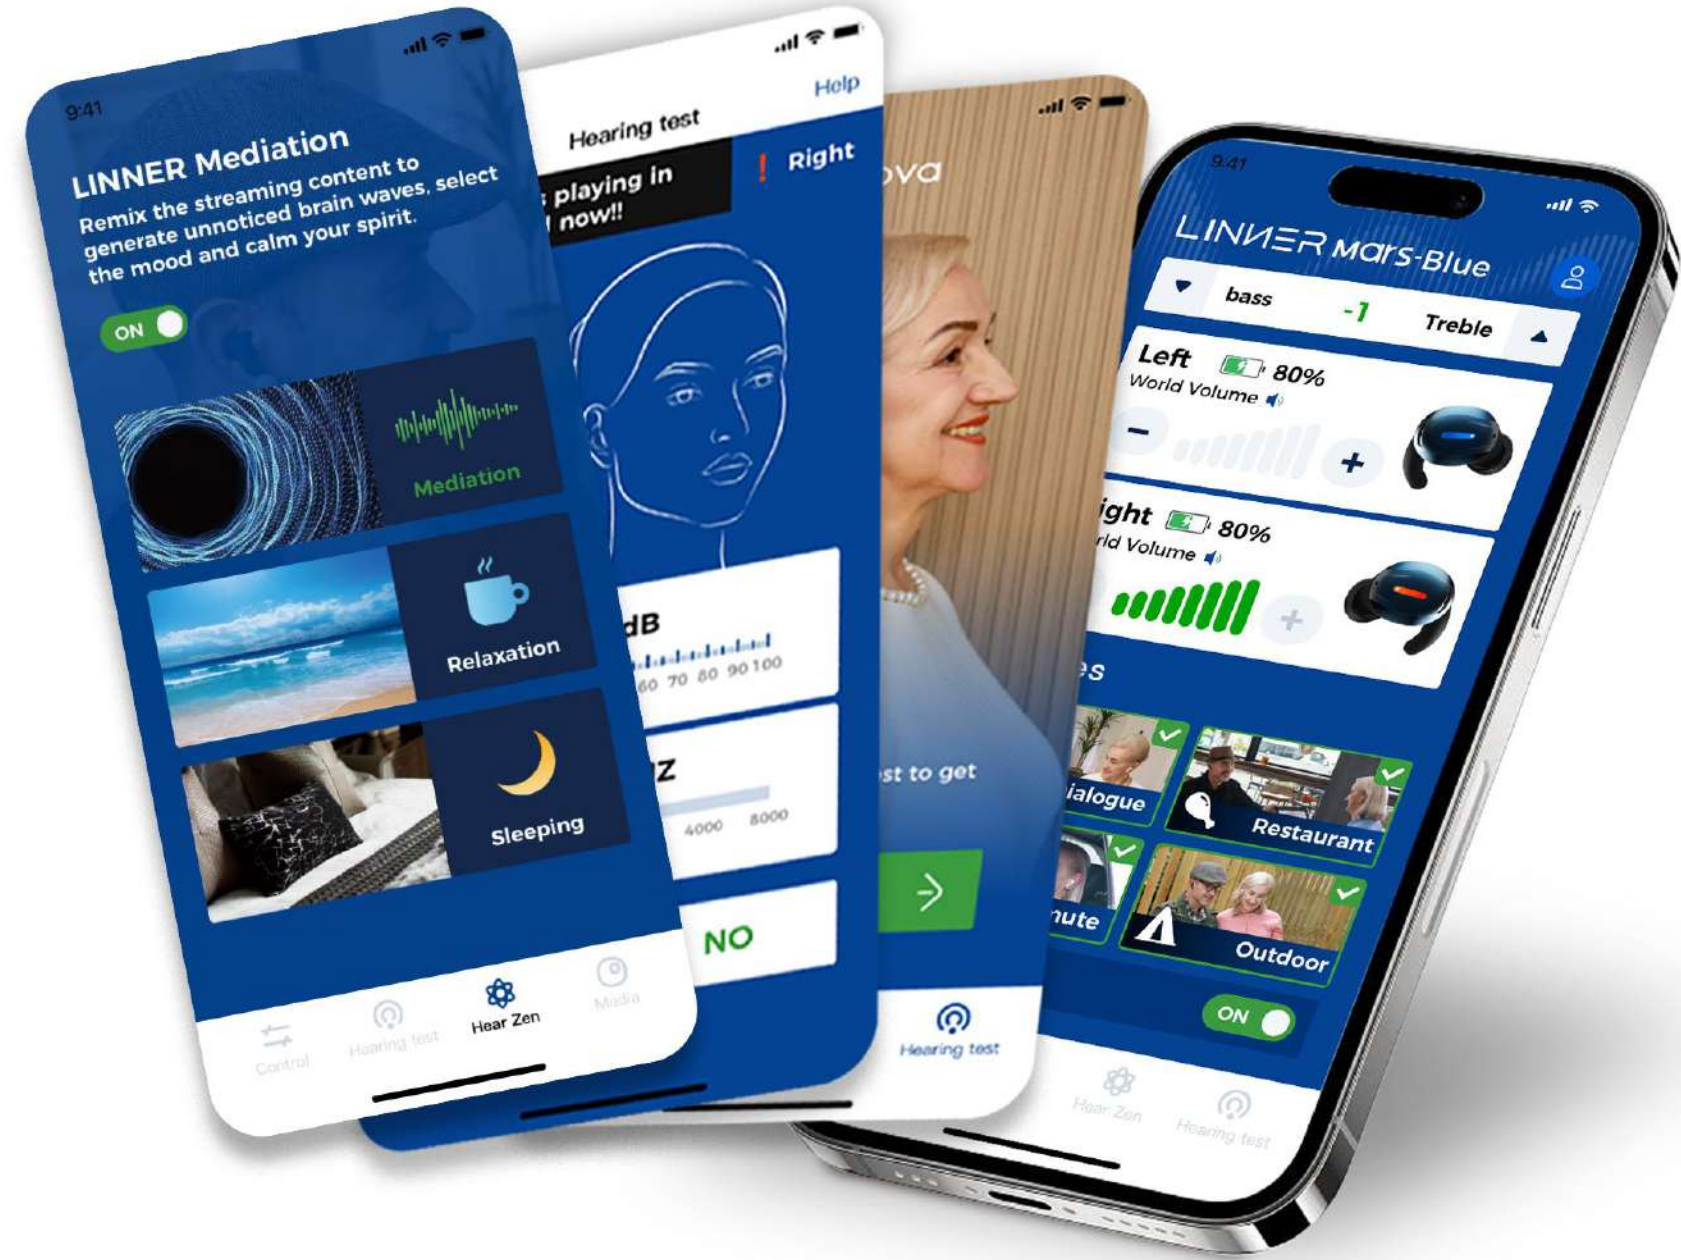

Mist White **Onyx Black**

← knowles

Knowles Speaker:
Enhanced Sound Quality and
Speech Intelligibility.

3

Hearing Modes

Eartips for Better Fit
Customizable Eartips Offer Improved
Comfort and a Secure Fit.

Mild to Moderate Degree of Hearing Loss
Experience Improved Hearing.

24 Hours

Battery Life:
Allows for
All-day Use.

LINNER Saturn Hearing Aids

LINNER

LINNER Product Spec

	Solar Series Availability	Fitting Range	APP Compatibility	Bluetooth	Speaker	Channel	LINNER Connect	Auto Feedback Control	Noise Cancellation	Auto On	Waterproof	Charging Case	Battery Life	FSA & HSA	Style
	Mars 	Mild to Moderate	 LINNER HA		 Dynamic	 18	✓	✓	Dual Mic Beam-forming	IR Sensor	IPX5	 Wireless Charging Type-C Quick Charge	Up to 8 Hrs	Eligible	ITE
	Nova/Lite 	Mild to Moderate	 LINNER HA		 Dynamic	 18	✓	✓	Dual Mic	IR Sensor	IPX5	 Wireless Charging Type-C Quick Charge UVC-Sterilization	Up to 8 Hrs	Eligible	OTE
	Mercury 	Mild to Severe	—	—	 Armature	 16	✗	✓	Single Mic	Delayed Start	IPX2	 Type-C Quick Charge	Up to 20 Hrs	Eligible	RIC
	Venus 	Mild to Moderate	—	—	 Armature	 12	✗	✓	Single Mic	Delayed Start	IPX4	 Type-C Quick Charge	Up to 24 Hrs	Eligible	ITE
	Saturn 	Mild to Moderate	—	—	 Armature	 6	✗	✓	Single Mic	Delayed Start	IPX2	 Type-C Quick Charge	Up to 20 Hrs	Eligible	CIC

LINNER HA App

LINNER

Enhance, Customize, Simplify:

Enhance

Customize

Simplify

Sound Therapy

Hearing Test