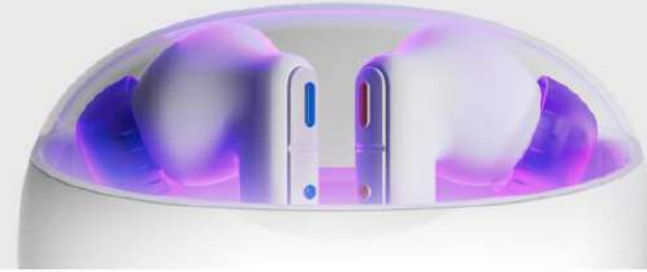

Safety & Hygiene Assured

Via UV-C Antibacterial

UV-C

Echo Shield to Help Stay Focus

Via Adaptive Feedback Control

4 Sound Modes to meet your needs possible
Dialogue & Restaurant & Commute & Outdoor

nova

Pearl White