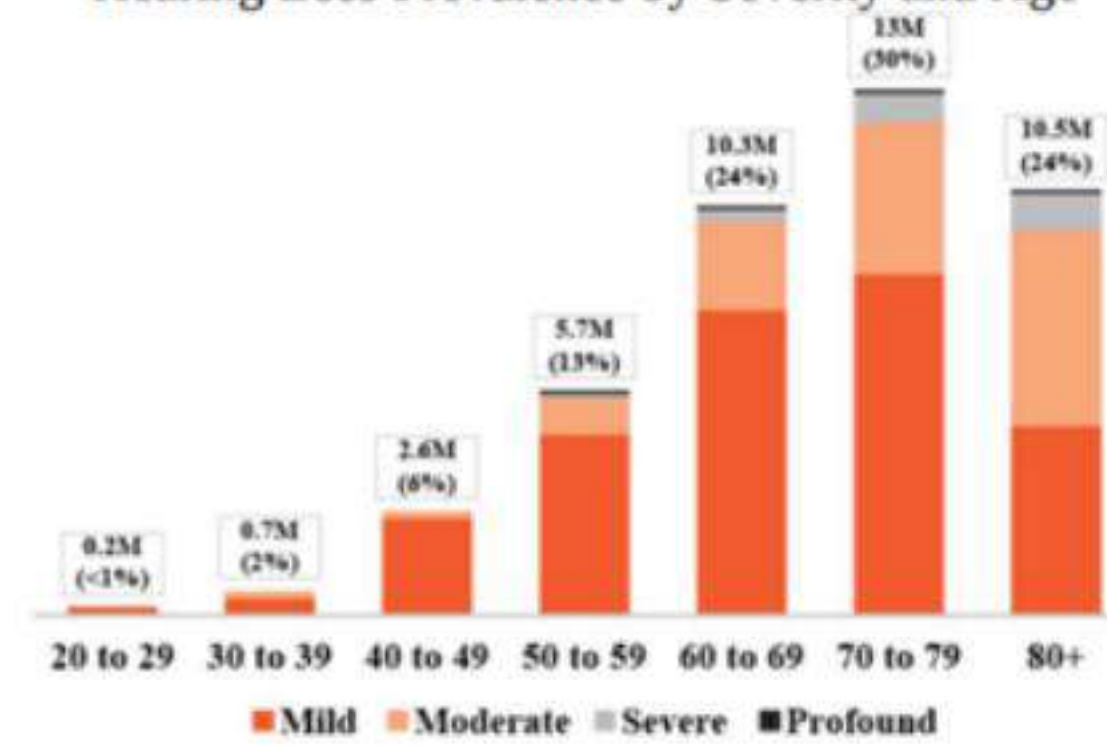

*Statistic from **RESEARCHANDMARKETS**
THE WORLD'S LARGEST MARKET RESEARCH STORE

- ordered online/direct
- purchased OTC
- prescribed

65 years old
33%

75 years old
45%

85 years old
55%

Market Potential Regarding Hearing Aids Coverage

■ Ranging from 30 - 90% is Unaided Population in the USA

LINNER Target Audience

■ Around 43 Million with Hearing Loss & Over 90% are Mild & Moderate Hearing Loss in the US

43 MILLION ADULTS WITH HEARING LOSS IN THE UNITED STATES

Hearing Loss Prevalence by Severity

Hearing Loss Prevalence by Severity and Age

LINNER Target Audience

■ Those Who Suffer From Hearing Loss (Mild, Moderate to Severe)

Target Audience:

PPL Suffer from Hearing Loss

Age:

40-65 Years Old (Main Focus)

Gender:

Male & Female & etc.

Degree of Hearing Loss:

From Mild, Moderate to Severe

What is your hearing loss level?

What is your age?