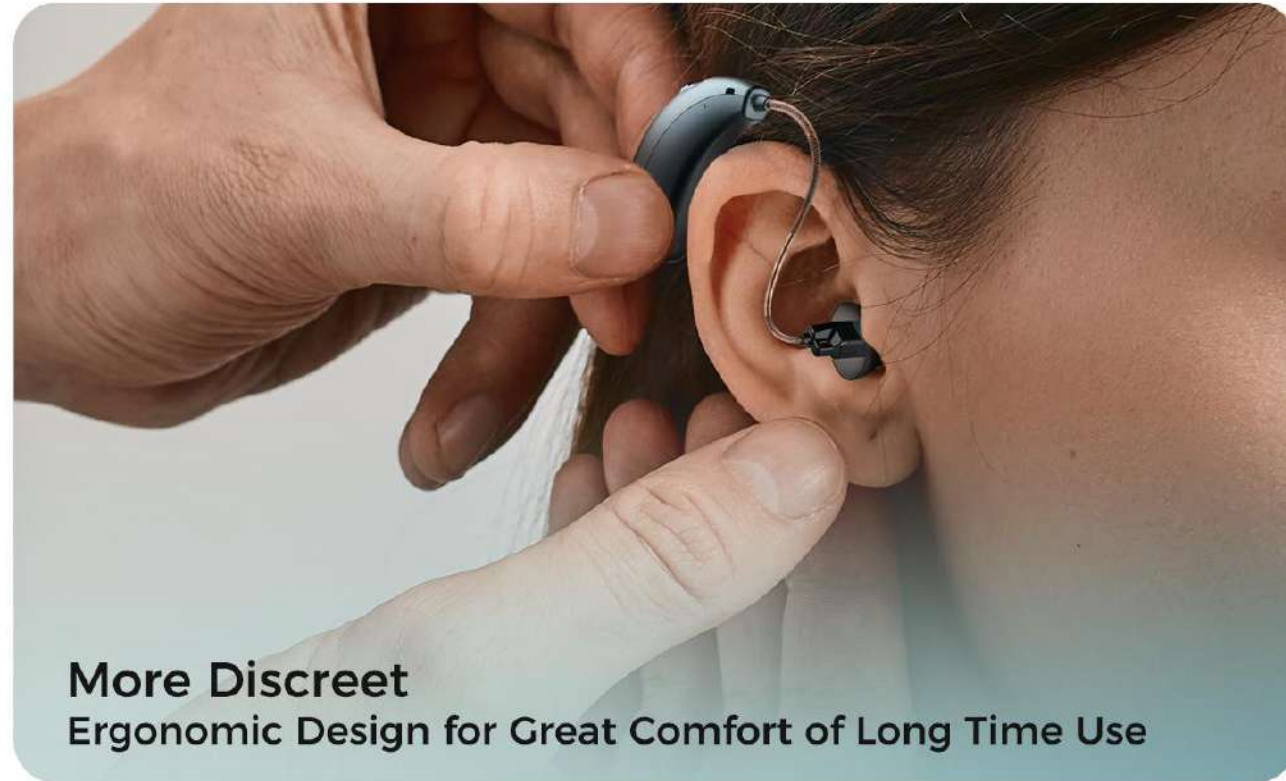

Customized Fit
User Confidence

Great & Discreet Comfort
Compact & Sleek Design

Smart & Personalize Your Hearing Experience
LINNER HA APP

9 Hours of Use
Battery Life For **All-Day** Use

Noise Reduction
Enjoy Speech Precision Even In Noisy Environments
Filters Out Background Noise

Premium Ambient Sound
Dynamic Speaker

Mercury

LINNER Mercury Hearing Aids

LINNER

More Discreet
Ergonomic Design for Great Comfort of Long Time Use

3 modes & 9 selectable volume to meet your needs possible

Echo Shield to Help Stay Focus
Via Adaptive feedback control