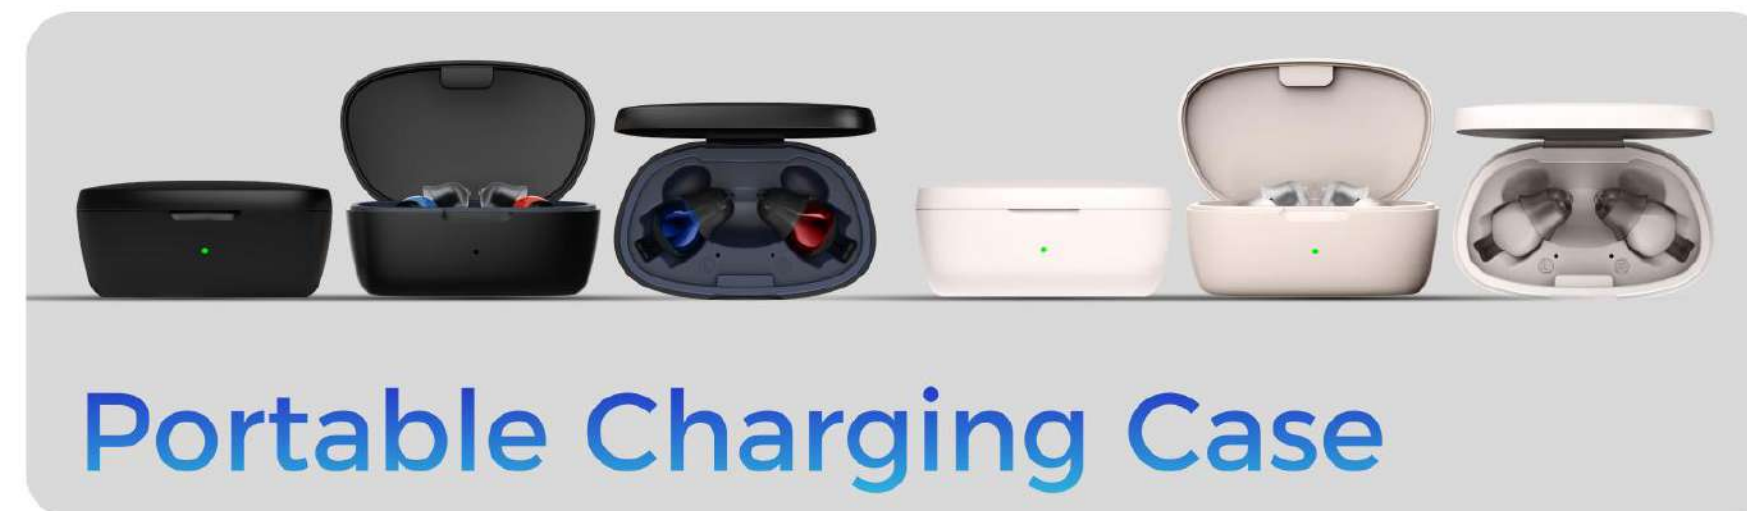

24 Hours

Battery Life:
Allows for
All-day Use.

LINNER Saturn Hearing Aids

LINNER

LINNER Product Spec

	Solar Series Availability	Fitting Range	APP Compatibility	Bluetooth	Speaker	Channel	LINNER Connect	Auto Feedback Control	Noise Cancellation	Auto On	Waterproof	Charging Case	Battery Life	FSA & HSA	Style
	Mars 	Mild to Moderate	 LINNER HA		 Dynamic	 18	✓	✓	Dual Mic Beam-forming	IR Sensor	IPX5	 Wireless Charging Type-C Quick Charge	Up to 8 Hrs	Eligible	ITE
	Nova/Lite 	Mild to Moderate	 LINNER HA		 Dynamic	 18	✓	✓	Dual Mic	IR Sensor	IPX5	 Wireless Charging Type-C Quick Charge UVC-Sterilization	Up to 8 Hrs	Eligible	OTE
	Mercury 	Mild to Severe	—	—	 Armature	 16	✗	✓	Single Mic	Delayed Start	IPX2	 Type-C Quick Charge	Up to 20 Hrs	Eligible	RIC
	Venus 	Mild to Moderate	—	—	 Armature	 12	✗	✓	Single Mic	Delayed Start	IPX4	 Type-C Quick Charge	Up to 24 Hrs	Eligible	ITE
	Saturn 	Mild to Moderate	—	—	 Armature	 6	✗	✓	Single Mic	Delayed Start	IPX2	 Type-C Quick Charge	Up to 20 Hrs	Eligible	CIC