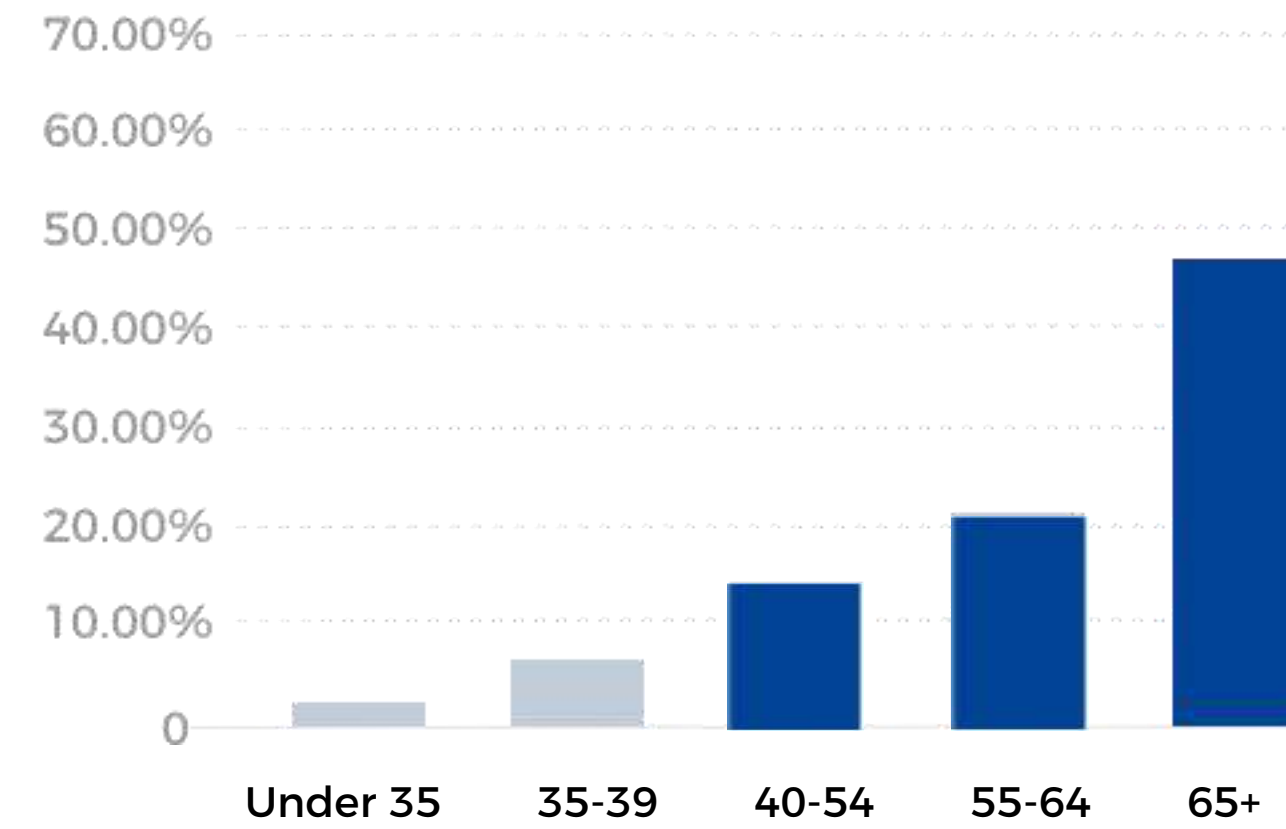

Hearing Loss Prevalence by Severity

Hearing Loss Prevalence by Severity and Age

LINNER Target Audience

■ Those Who Suffer From Hearing Loss (Mild, Moderate to Severe)

Target Audience:

PPL Suffer from Hearing Loss

Age:

40-65 Years Old (Main Focus)

Gender:

Male & Female & etc.

Degree of Hearing Loss:

From Mild, Moderate to Severe

What is your hearing loss level?

What is your age?