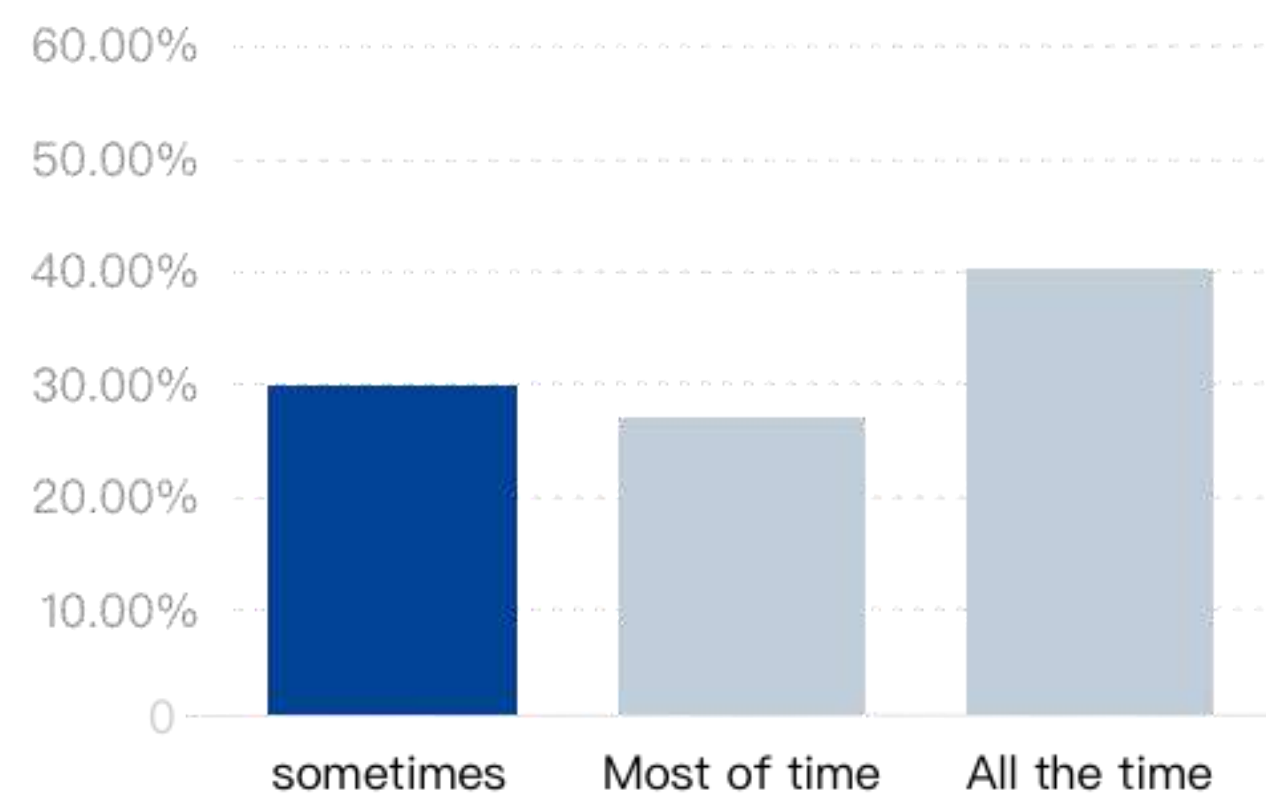

How often do you wear hearing aids on a daily basis?