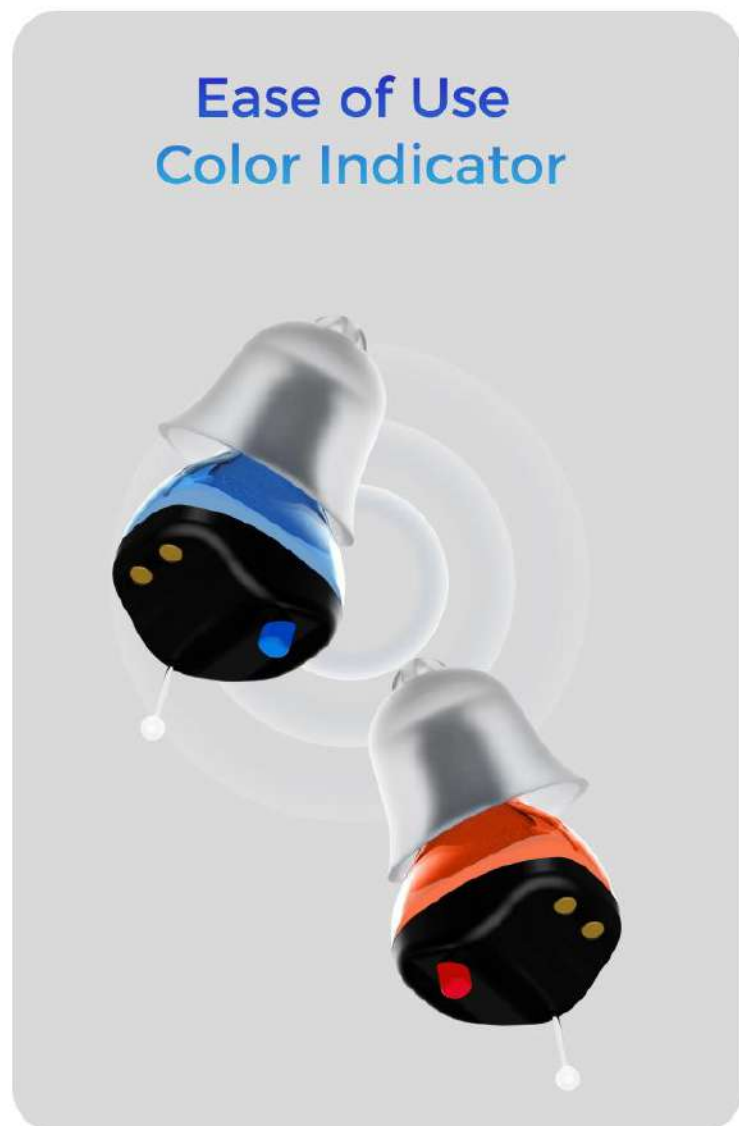

LINNER Saturn Hearing Aids

LINNER