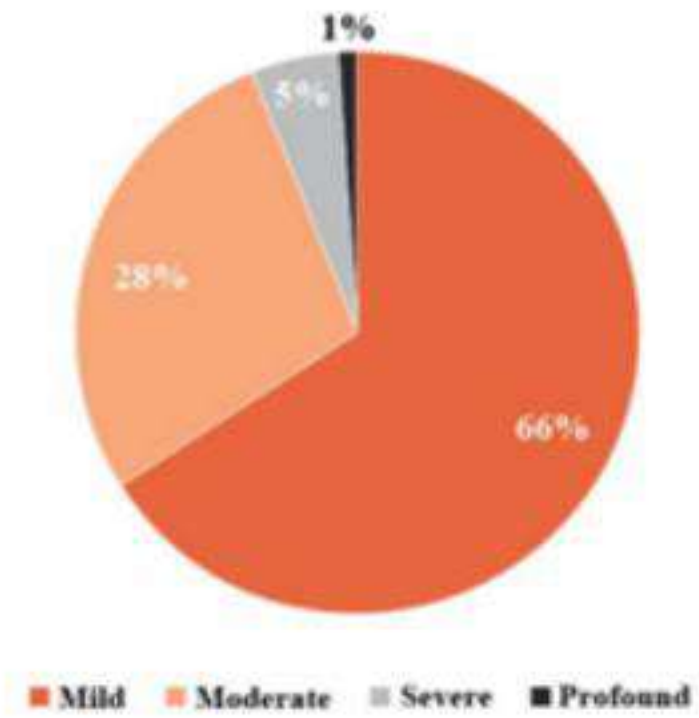

■ Ranging from 30 - 90% is Unaided Population in the USA

LINNER Target Audience

■ Around 43 Million with Hearing Loss & Over 90% are Mild & Moderate Hearing Loss in the US

43 MILLION ADULTS WITH HEARING LOSS IN THE UNITED STATES

Hearing Loss Prevalence by Severity

Hearing Loss Prevalence by Severity and Age

LINNER Target Audience

■ Those Who Suffer From Hearing Loss (Mild, Moderate to Severe)

Target Audience:

PPL Suffer from Hearing Loss