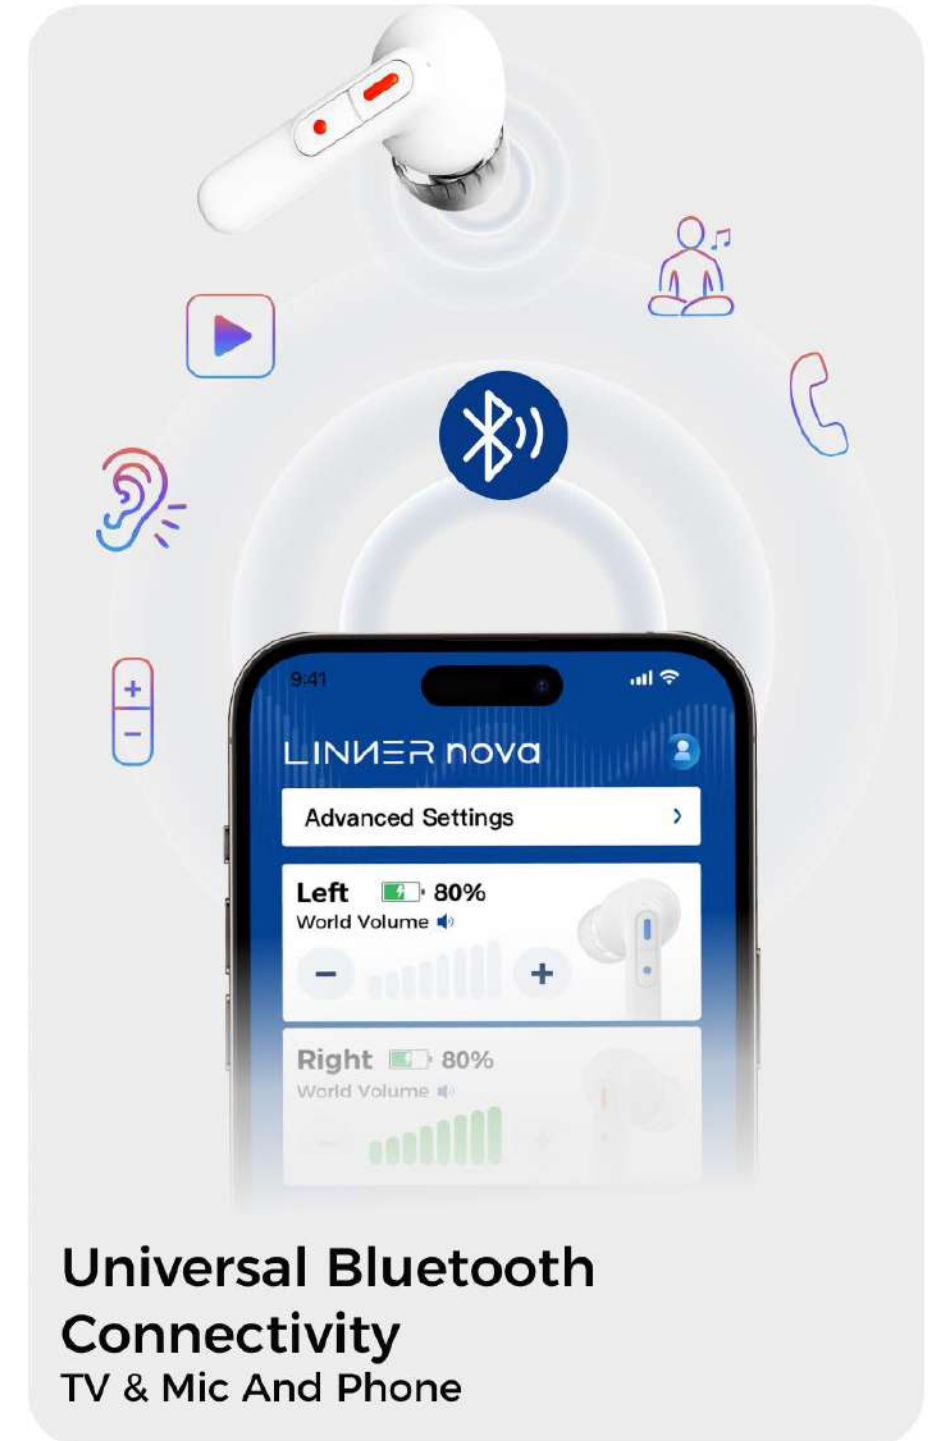

Safety & Hygiene Assured

Via UV-C Antibacterial

UV-C

Echo Shield to Help Stay Focus

Via Adaptive Feedback Control

4 Sound Modes to meet your needs possible
Dialogue & Restaurant & Commute & Outdoor

nova

Pearl White

Aesthetic & Ergonomic Design

Universal Bluetooth Connectivity
TV & Mic And Phone

For safety & Security
IPX5 Sweat & Water-Proof

Stay Focus In Noise
Noise Cancellation

Smart & Personalize Your Hearing Experience
LINNER HA APP