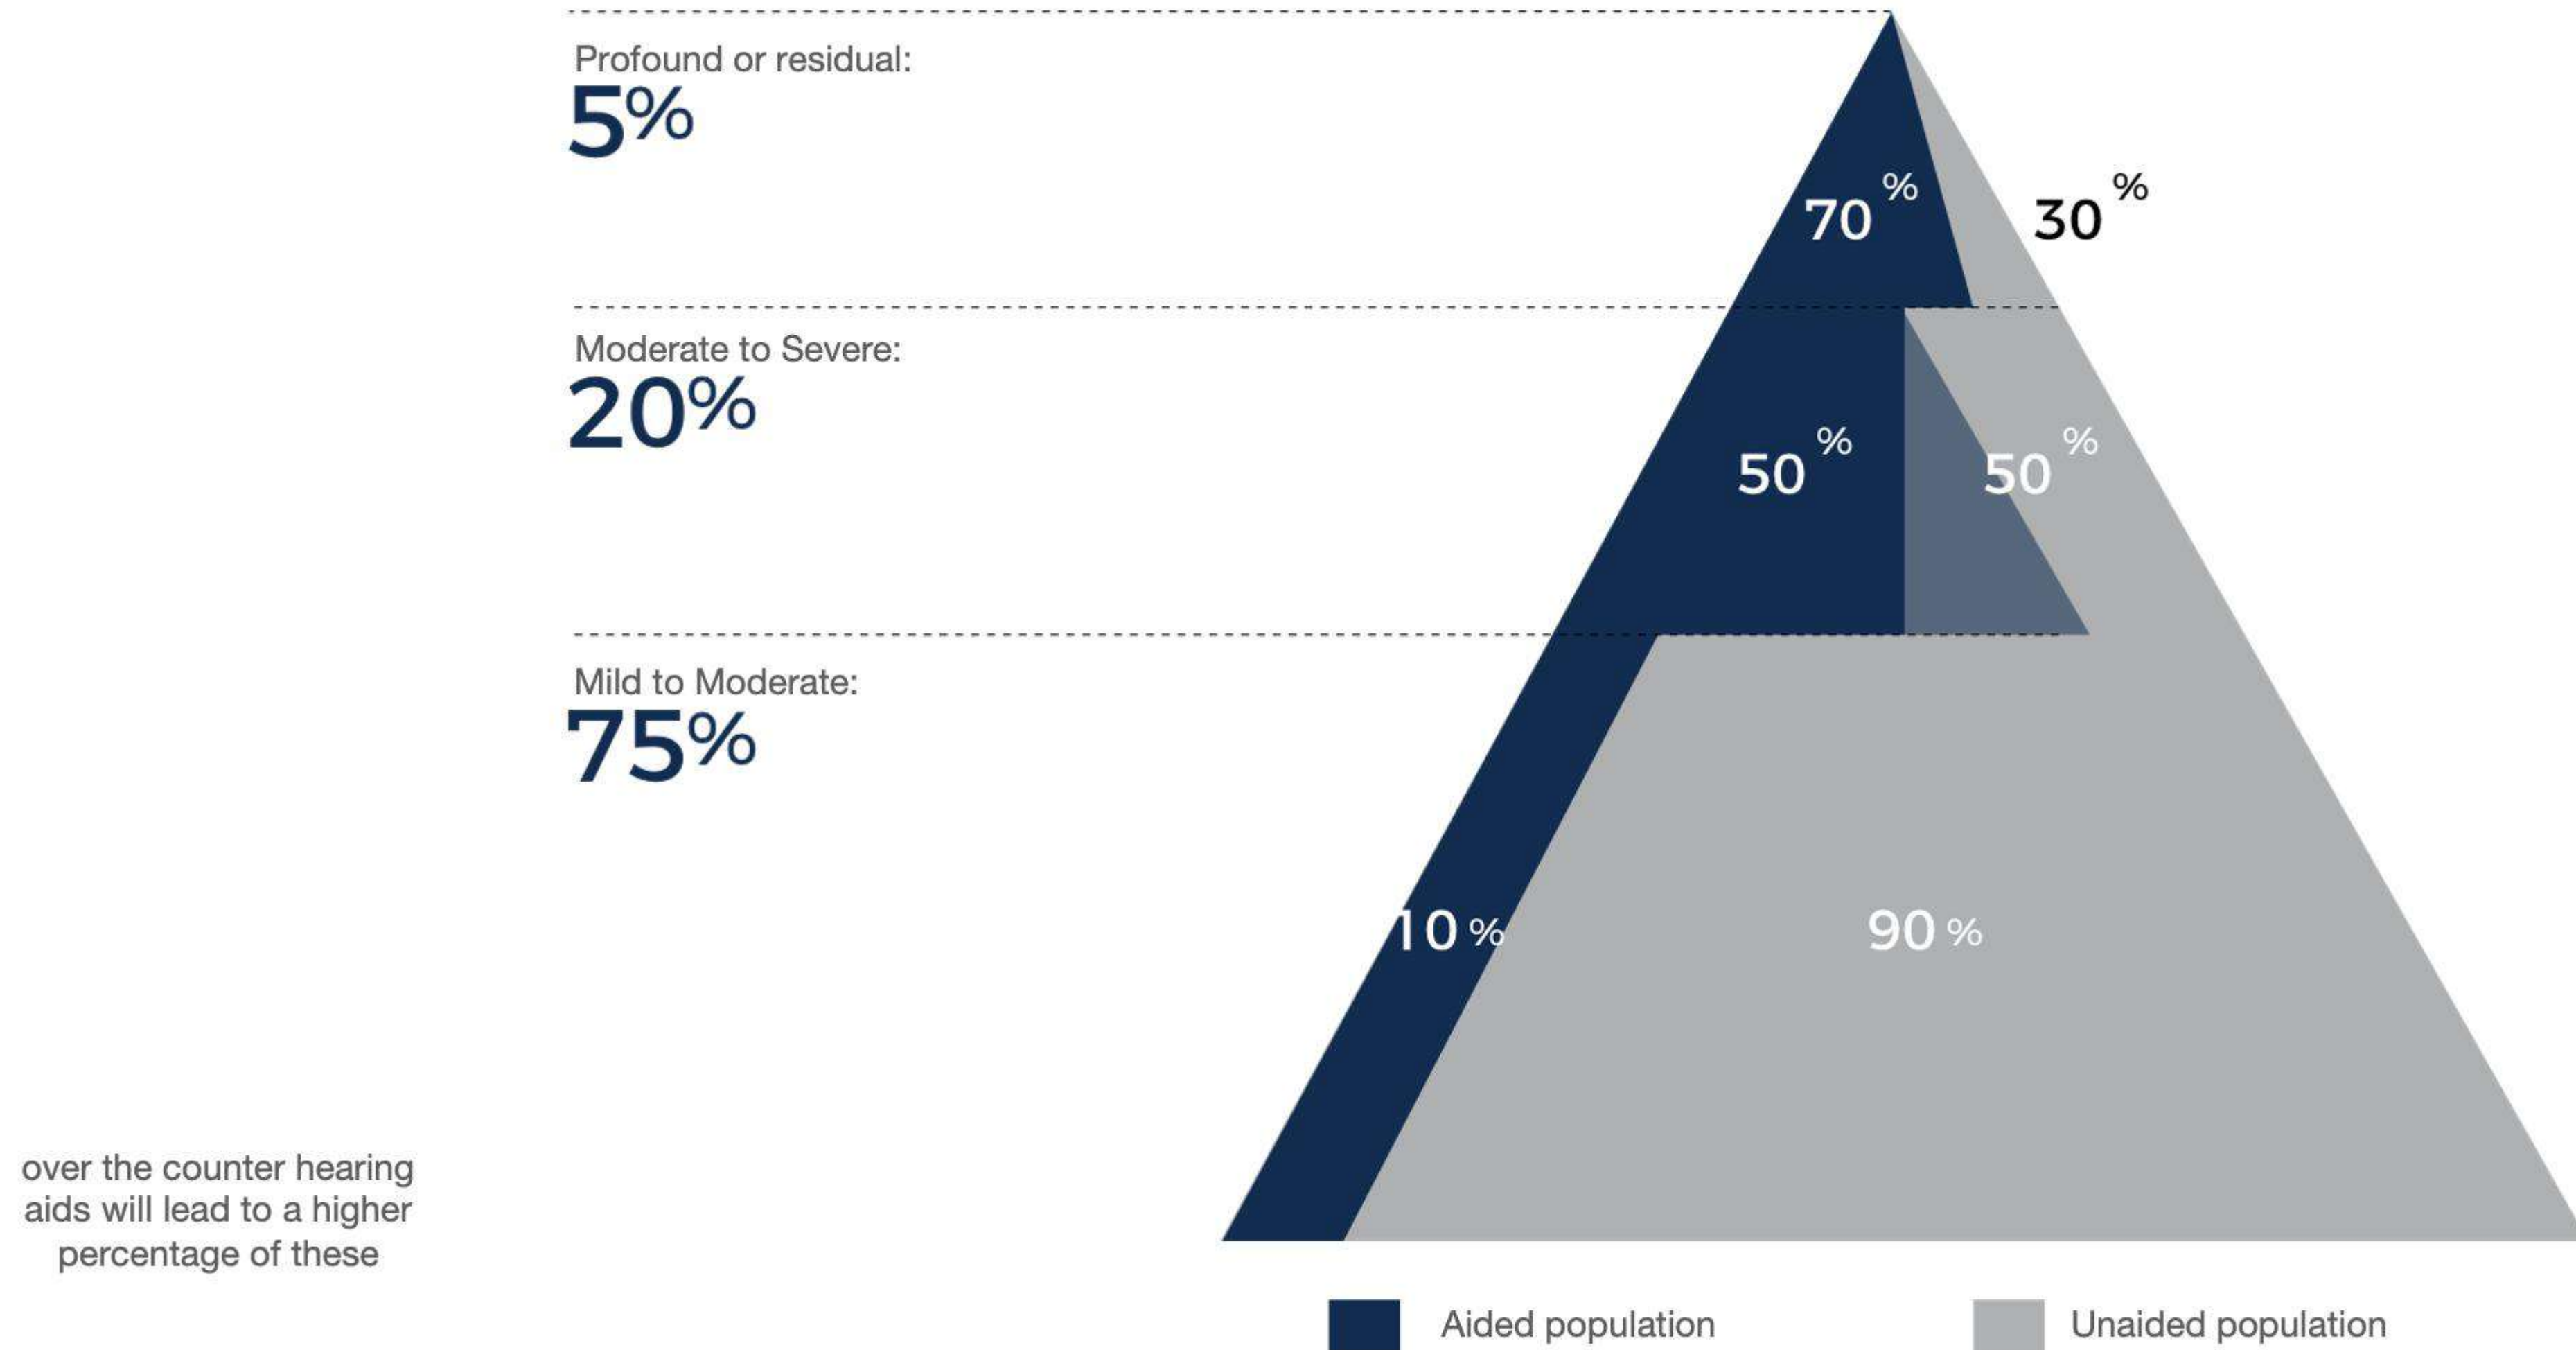

■ Ranging from 30 - 90% is Unaided Population in the USA

LINNER Target Audience

■ Around 43 Million with Hearing Loss & Over 90% are Mild & Moderate Hearing Loss in the US

43 MILLION ADULTS WITH HEARING LOSS IN THE UNITED STATES