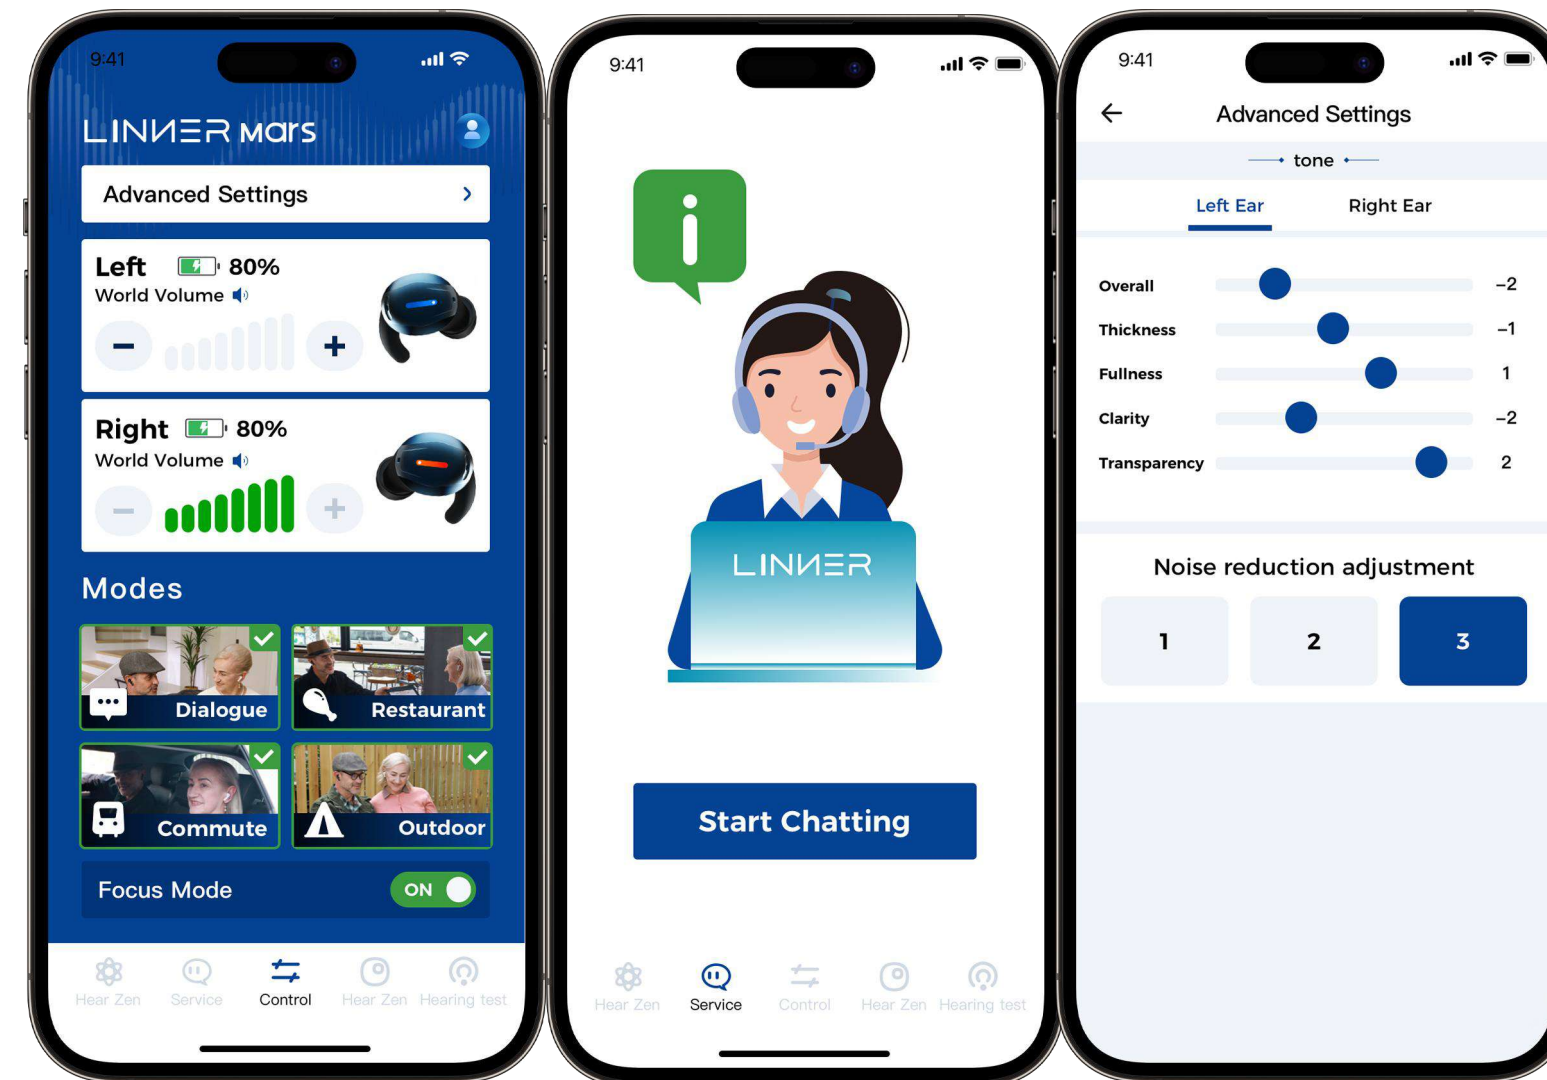

LINNER

About LINNER – 3 Key Pillars

■ Hardware & Software & Audiology Professionalism

“Empowering Better Hearing through Innovative solutions”

Intelligent Hardware

"Linner Hearing Aid products integrate cutting-edge audio technology, tailored for our customers' needs."

Interactive Software

"Advanced digital functionality for tailored, effective customization to individual hearing needs."

Service

"Direct access to audiology experts for the answers customers need."

Market Size of Hearing Aids (OTC)