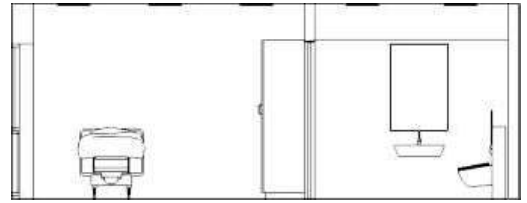

HOW MUCH WILL BE COVERED?  
= GREEN AREA

HOW CAN I MOVE THE LIFT?  
= FROM A TO B

HOW CAN I MOVE THE LIFT?  
= ROOM COVERING SYSTEM

HOW CAN I MOVE THE LIFT?  
= FROM ROOM TO ROOM (R-T-R)

# Bedroom Ceiling Mounted

- TL8-03028 Bestcare Luna 275kg / Bayonet (1)
- TL8-03101 Pendant/1320mm/ bottom exit (1)
- TL3-00702 Charger/holder / Luna handset (1)
- TL8-01968 BestLift Luna Sbar/strap/275kg (1)
- TL6-01022 Track 75mm/4M (1)
- TL6-01132 End Stop 75mm Track (2)
- TL6-01192 End Covers 75mm Track (1)
- TL6-02002 Cart for 75MM Track Bayonet