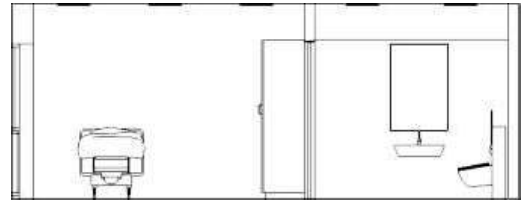

HOW MUCH WILL BE COVERED?
= GREEN AREA

HOW CAN I MOVE THE LIFT?
= FROM A TO B

HOW CAN I MOVE THE LIFT?
= ROOM COVERING SYSTEM

HOW CAN I MOVE THE LIFT?
= FROM ROOM TO ROOM (R-T-R)

Bedroom Ceiling Mounted

- TL8-03028 Bestcare Luna 275kg / Bayonet (1)
- TL8-03101 Pendant/1320mm/ bottom exit (1)
- TL3-00702 Charger/holder / Luna handset (1)
- TL8-01968 BestLift Luna Sbar/strap/275kg (1)
- TL6-01023 Track 75mm/3,2M (2)
- TL6-01132 End Stop 75mm Track (4)
- TL6-01192 End Covers 75mm Track (2)
- TL6-01002 135MM 4.3M Traverse Track (1)
- TL6-01129 135MM End Stops (2)
- TL6-01190 135MM End Covers (1)
- TL6-02046 X/Y Cart 75MM T0 135MM Traverse (2)
- TL6-02003 Cart for 135mm Track Bayonet (1)