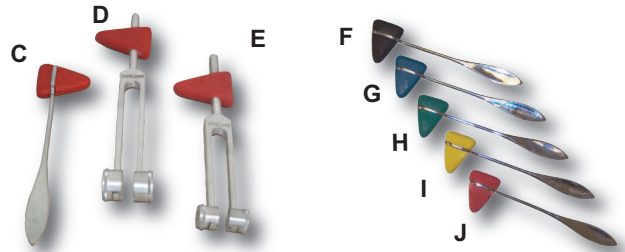

unweighted tuning forks

	each	25 each
512 cps	12-1468 7.50	12-1468-25 157.50
1024 cps	12-1469 7.50	12-1469-25 157.50
2048 cps	12-1470 7.50	12-1470-25 157.50
4096 cps	12-1471 7.50	12-1471-25 157.50

student grade tuning forks

	each	25 each
128 cps weighted	12-1475 7.50	12-1475-25 157.50
256 cps	12-1476 5.00	12-1476-25 105.00
512 cps	12-1477 5.00	12-1477-25 105.00

special tuning forks

	each
A Rydel-Seiffer tuning fork (64 and 128 cps)	12-1472 125.00
B variable frequency tuning fork (20 to 4096 cps)	12-1462 25.00

A Rydel-Seiffer tuning fork

sensory hammers and tuning forks

Baseline[®] Taylor hammers

- elicit responses during examination

	each	25 each
Taylor Hammer		
C Taylor, red hammer	12-1500 5.00	12-1500-25 105.00
D with 128 cps tuning fork	12-1501 15.00	12-1501-25 317.50
E with 256 cps tuning fork	12-1502 15.00	12-1502-25 317.50
Taylor Hammer, Latex-Free		
F black	12-1574 5.00	12-1574-25 105.00
G blue	12-1573 5.00	12-1573-25 105.00
H green	12-1572 5.00	12-1572-25 105.00
I yellow	12-1570 5.00	12-1570-25 105.00
J red	12-1571 5.00	12-1571-25 105.00

Baseline[®] Buck neurological hammers

- two heads, point/brush for cutaneous sensation evaluation
- Buck hammer has a pinwheel
- Buck with tuning fork also has pinwheel

	each	25 each
K Buck hammer	12-1510 7.50	12-1510-25 157.50
L with 128 cps tuning fork	12-1511 25.00	12-1511-25 530.00
M with 256 cps tuning fork	12-1512 25.00	12-1512-25 530.00
N w/ pinwheel, brush, point	12-1516 30.00	12-1516-25 637.50
Buck, latex-free hammer (not shown)	12-1514 10.00	12-1514-25 212.50