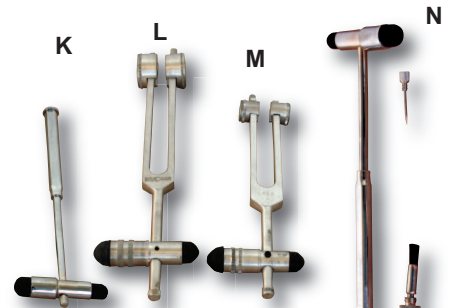

	each	25 each
128 cps weighted	12-1475 7.50	12-1475-25 157.50
256 cps	12-1476 5.00	12-1476-25 105.00
512 cps	12-1477 5.00	12-1477-25 105.00

special tuning forks

	each
A Rydel-Seiffer tuning fork (64 and 128 cps)	12-1472 125.00
B variable frequency tuning fork (20 to 4096 cps)	12-1462 25.00

A Rydel-Seiffer tuning fork

sensory hammers and tuning forks

Baseline[®] Taylor hammers

- elicit responses during examination

	each	25 each
Taylor Hammer		
C Taylor, red hammer	12-1500 5.00	12-1500-25 105.00
D with 128 cps tuning fork	12-1501 15.00	12-1501-25 317.50
E with 256 cps tuning fork	12-1502 15.00	12-1502-25 317.50
Taylor Hammer, Latex-Free		
F black	12-1574 5.00	12-1574-25 105.00
G blue	12-1573 5.00	12-1573-25 105.00
H green	12-1572 5.00	12-1572-25 105.00
I yellow	12-1570 5.00	12-1570-25 105.00
J red	12-1571 5.00	12-1571-25 105.00

Baseline[®] Buck neurological hammers

- two heads, point/brush for cutaneous sensation evaluation
- Buck hammer has a pinwheel
- Buck with tuning fork also has pinwheel

	each	25 each
K Buck hammer	12-1510 7.50	12-1510-25 157.50
L with 128 cps tuning fork	12-1511 25.00	12-1511-25 530.00
M with 256 cps tuning fork	12-1512 25.00	12-1512-25 530.00
N w/ pinwheel, brush, point	12-1516 30.00	12-1516-25 637.50
Buck, latex-free hammer (not shown)	12-1514 10.00	12-1514-25 212.50

Baseline[®] Babinski hammers

- adjustable head can be oriented in two directions; use pointed bottom as a "gross" aesthesiometer

	each	25 each
Babinski hammer		
standard, 8½"L	12-1520 12.50	12-1520-25 265.00
extra long body, 10"L	12-1521 15.00	12-1521-25 317.50
		12-1524-25 317.50
		12-1526-25 392.50