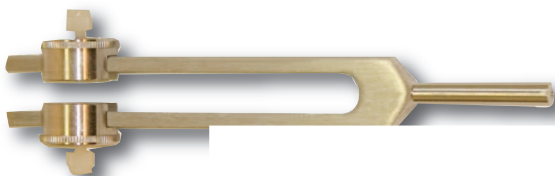

weighted tuning forks

	each	25 each
30 cps weighted	12-1465 25.00	12-1465-25 530.00
64 cps weighted	12-1464 15.00	12-1464-25 317.50
128 cps weighted	12-1466 10.00	12-1466-25 212.50
256 cps weighted	12-1467 10.00	12-1467-25 212.50

unweighted tuning forks

	each	25 each
512 cps	12-1468 7.50	12-1468-25 157.50
1024 cps	12-1469 7.50	12-1469-25 157.50
2048 cps	12-1470 7.50	12-1470-25 157.50
4096 cps	12-1471 7.50	12-1471-25 157.50

student grade tuning forks

	each	25 each
128 cps weighted	12-1475 7.50	12-1475-25 157.50
256 cps	12-1476 5.00	12-1476-25 105.00
512 cps	12-1477 5.00	12-1477-25 105.00

special tuning forks

	each
A Rydel-Seiffer tuning fork (64 and 128 cps)	12-1472 125.00
B variable frequency tuning fork (20 to 4096 cps)	12-1462 25.00

A Rydel-Seiffer tuning fork

sensory hammers and tuning forks

Baseline[®] Taylor hammers

- elicit responses during examination

	each	25 each
Taylor Hammer		
C Taylor, red hammer	12-1500 5.00	12-1500-25 105.00
D with 128 cps tuning fork	12-1501 15.00	12-1501-25 317.50
E with 256 cps tuning fork	12-1502 15.00	12-1502-25 317.50
Taylor Hammer, Latex-Free		
F black	12-1574 5.00	12-1574-25 105.00
G blue	12-1573 5.00	12-1573-25 105.00
H green	12-1572 5.00	12-1572-25 105.00
I yellow	12-1570 5.00	12-1570-25 105.00
J red	12-1571 5.00	12-1571-25 105.00