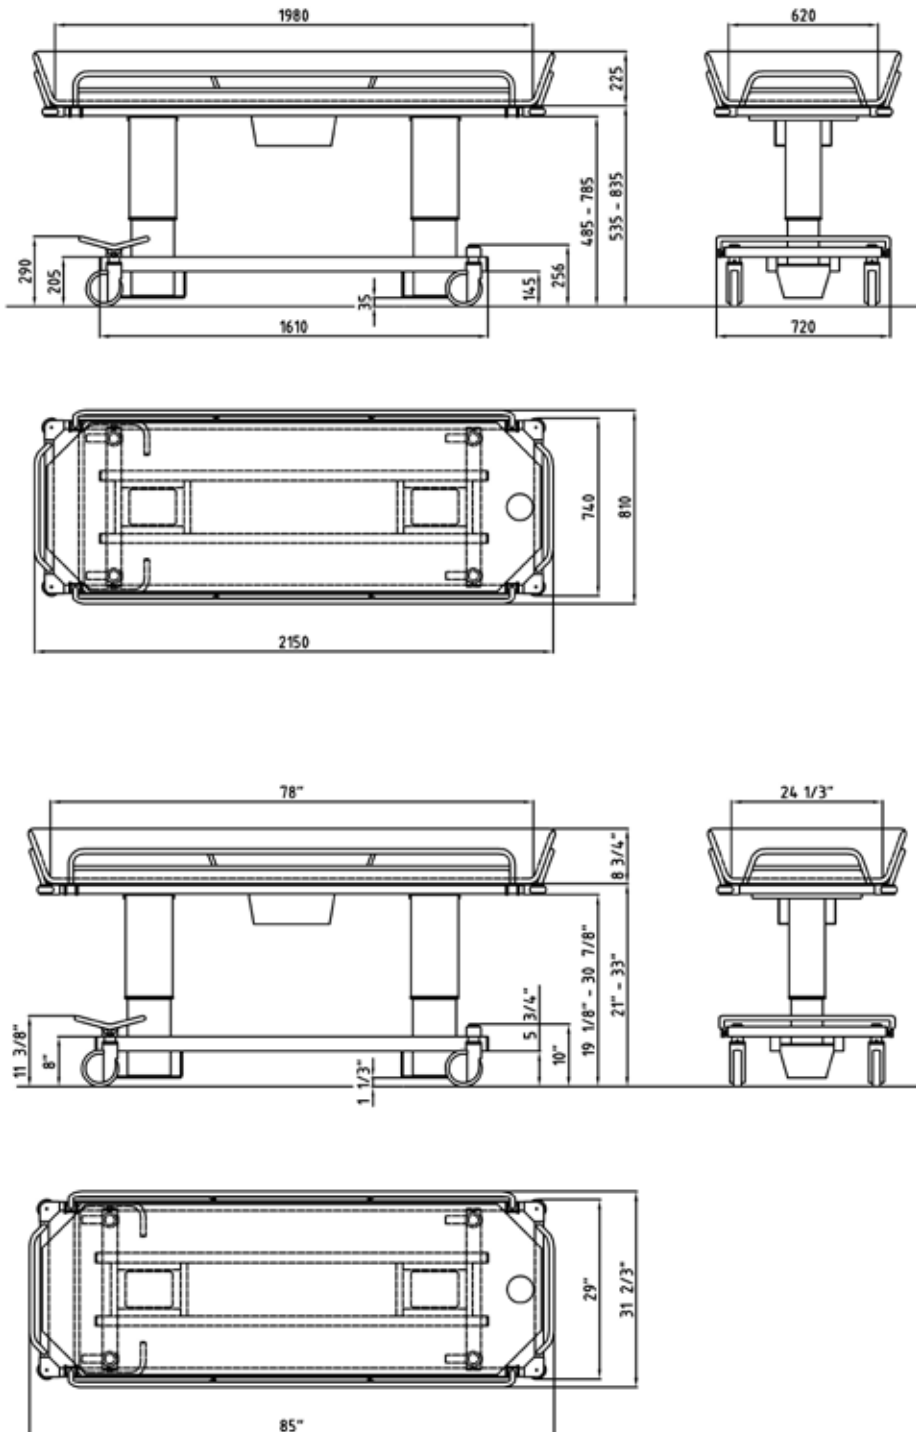

# TR 4200 Atlas Junior

## Bariatric Shower Trolleys

Hygiene Equipment  
Designed for People

### Product measurements

TR EQUIPMENT