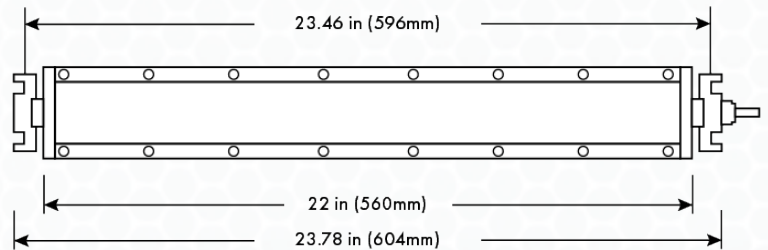

**120 ° Adjustable  
Illumination**

**6 ft Power Cord**

<b>High Brightness</b> 28 Watt LEDs	<b>Glass Diffuser</b> Reinforced & crack resistant	<b>Long LED Life</b> Up to 40,000 hours of LED life	<b>Angle Light 0° - 120°</b> Adjustable mounting bracket
---	--	---	---

## LED Strip Light 28 Watt 22 in (560mm)

Aven's LED Strip light 28 watt produces bright even lighting over a wide angle and has an aluminum body with a glass diffuser lens. The glass diffuser lens is reinforced and crack resistant. The strip light is 22 inches in length and comes with a 6 foot cord with plug and mounting bracket. The mounting bracket allows you to angle the light from 0 ° to 120 ° degrees for optimum illumination. This LED strip light can be mounted under cabinets, workstations, machining centers and anywhere bright even lighting is required.

### Key Features

- 28 watt LED lights
- 40,000 hours of LED life
- Tempered glass diffuser lens
- Color Temperature 5600K - 6000K
- Aluminum body
- Strip light can be angled 0 ° to 120 ° degrees

<b>Machine Light</b> <i>LED Strip Light 28 Watt 22 in (560mm)</i>	
<b>Item #</b>	26600-510
<b>LED Watts</b>	28 watts
<b>LED Life</b>	40,000 Hours
<b>Color Temperature</b>	5600K - 6000K
<b>Illumination Angle</b>	0° - 120° Degrees
<b>Lens Type</b>	Glass
<b>Body Type</b>	Aluminum
<b>Cable Length</b>	6 ft with plug
<b>Operating Temperature Range</b>	-30°C to +40°C -22°F to +104°F
<b>Package Contents</b>	<ul style="list-style-type: none"> <li>• Machine Light</li> <li>• Mounting Bracket w/ Hardware</li> <li>• 6ft cable w/ plug</li> </ul>