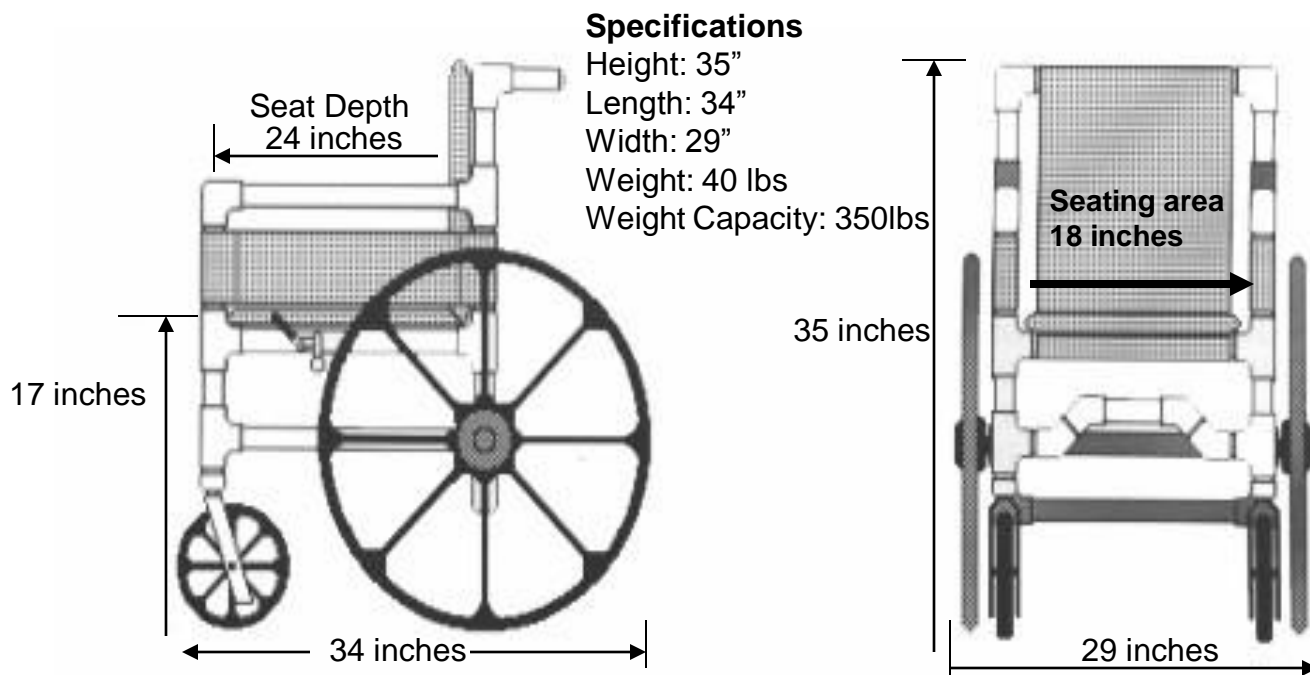

AquaTrek Aquatic Wheel Chair (AQ-350-WC)

- Durable and Lightweight
- 7 & 24 inch Mag Wheels
- Totally Submersible
- Safe & Comfortable
- Stainless Steel Fasteners
- Stainless Steel Axle
- Full One-Year Warranty
- Black Graphite Hand Rings
- Open Swing Arm
- Retractable Foot Rest
- Additional Options
 - Seat Belt
 - Shoulder Harness
 - Anti-Tip wheels

All **AQUATREK** aquatic wheelchair models are designed for use in and around water. Its unique design allows full usage in swimming pools, spas, splash pads, leisure rivers and showers. Its construction from PVC plastic and stainless steel fasteners makes it both durable and non-corrosive.