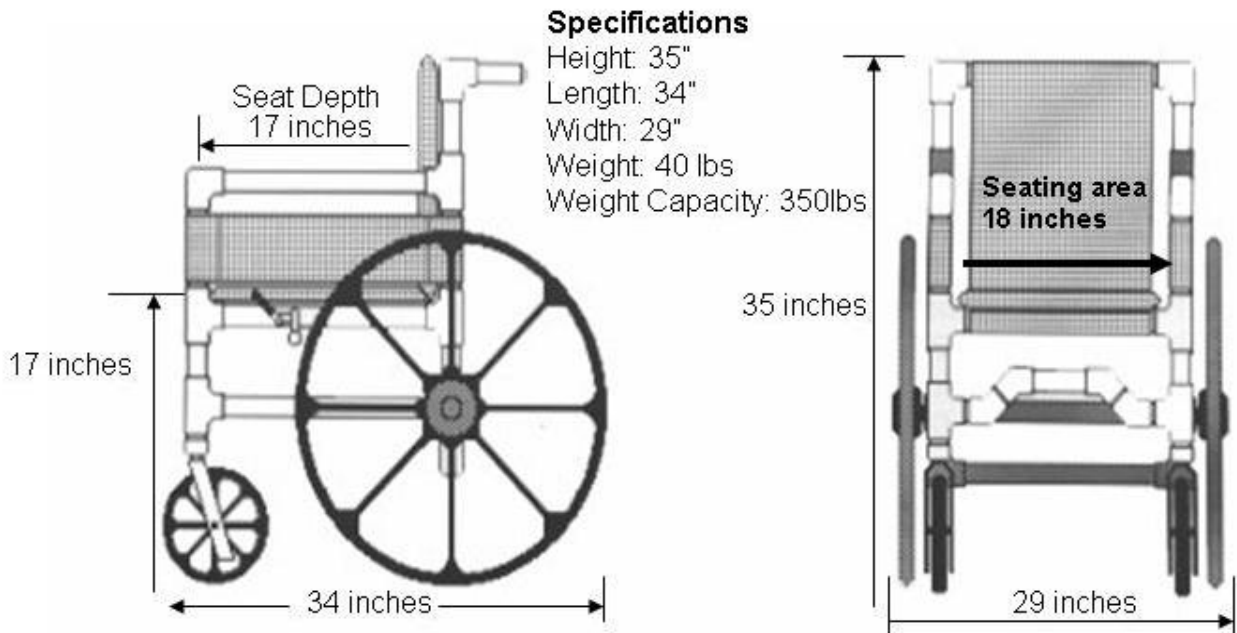

AquaTrek Aquatic Wheel Chair (AQ-250PC-WC)

- Durable and Lightweight
- 7 & 24 inch Mag Wheels
- Reduced Seat Depth for Proper Posture
- Totally Submersible
- Safe & Comfortable
- Stainless Steel Fasteners
- Stainless Steel Axle
- Full One-Year Warranty
- Black Graphite Hand Rings
- Open Swing Arm
- Retractable Foot Rest
- Additional options
 - Seat Belt
 - Shoulder Harness
 - Anti-Tip wheels

All **AQUATREK** aquatic wheelchair models are designed for use in and around water. Its unique design allows full usage in swimming pools, spas, splash pads, leisure rivers and showers. Its construction from PVC plastic and stainless steel fasteners makes it both durable and non-corrosive.