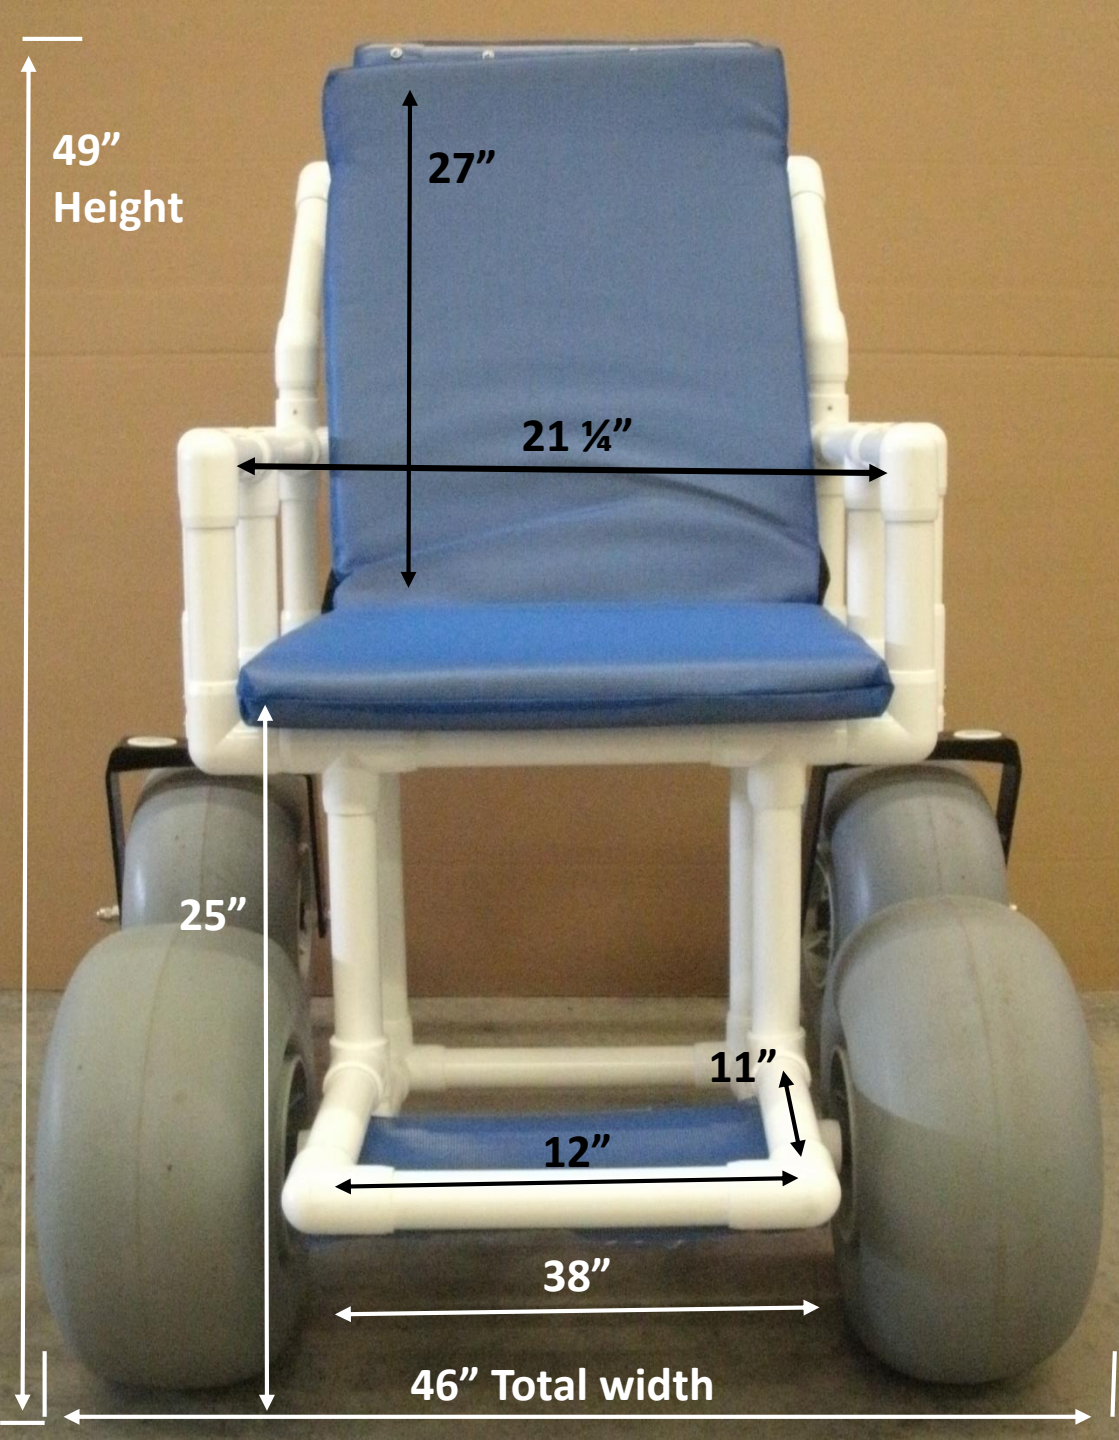

AQ-1000 – Beach & Trail- Wheelchair

Specifications

Height- 49"

Seating width- 21"

Length-51"

Foot-rest-12"x 11"

Width- 46"

Seat Height- 25"

Seat-backrest-27" tall

Weight Capacity-350 lbs.

Distance between Front wheels- 38"

Distance between arm rest-21 ¼"

Brake-has hitch-pins to lock it in place when parked

Wheels Can withstand surface temps 25°F to 165°F

The AQ-1000 wheelchair-Comes equipped with a Brake & a cushion for the seat & back

Additional Options-

Seat-belt or Seat-belt with Shoulder harness

Will not fit through standard doors-Requires double-doors for entry

AQ-1000-
Showing brakes extended

Shown with Brake down