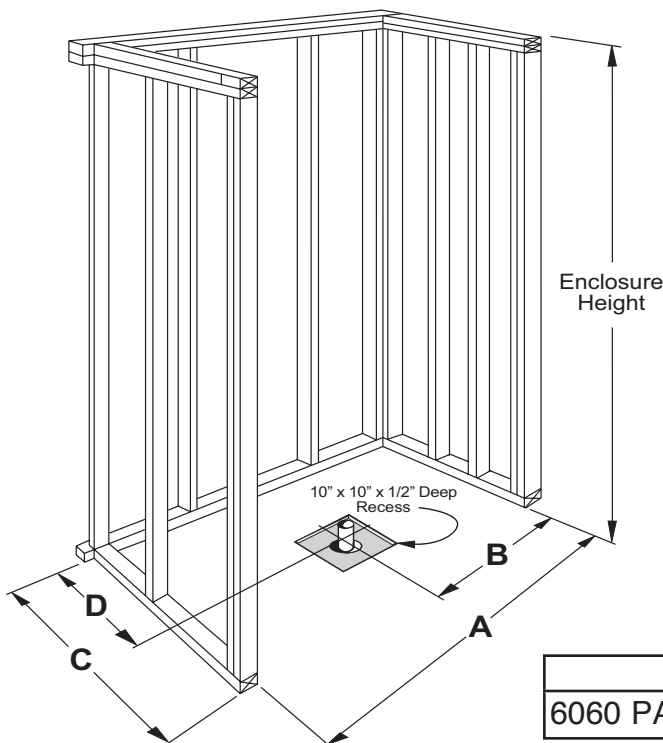

Freedom Accessible Shower Pan 60" x 61"

Model APF6060BFPAN

60" x 61" x 4 1/2"

One Piece Shower Pan

1 1/8" barrier free threshold with pre-leveled and reinforced shower base for easy installation

Textured Floor

Lifetime Limited Warranty

FREEDOM SHOWERS

MODEL: APF6060BFPAN Freedom Accessible Shower Pan

Submittal Data

Product Features

- 60" x 61" x 4 1/2"
- One piece Shower Pan
- 1 1/8" barrier free threshold
- Self-supporting and pre-leveled shower base eliminates mud setting
- Easy to clean applied acrylic
- Textured slip-resistant floor
- Center drain location

Code Compliance

- IPC International Plumbing Code
- UPC Uniform Plumbing Code
- ANSI Z124.2 Standards for Plastic Showers
- CSA

TOP VIEW

FRONT ELEVATION

THRESHOLD VIEW

	A	B	C	D
6060 PAN	60 1/4"	30 1/8"	61 1/4"	30 1/8"