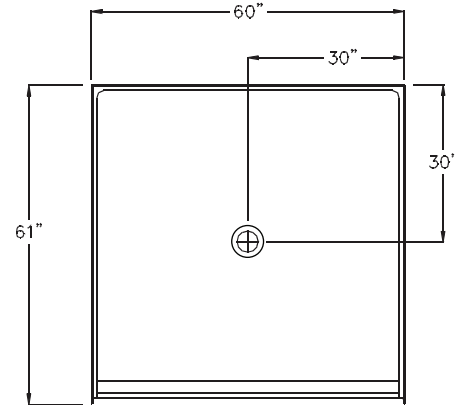

Freedom Accessible Shower Pan 60" x 61"

Model APF6060BFPAN

60" x 61" x 4 1/2"

One Piece Shower Pan

1 1/8" barrier free threshold with pre-leveled and reinforced shower base for easy installation

Textured Floor

Lifetime Limited Warranty

FREEDOM SHOWERS

MODEL: APF6060BFPAN Freedom Accessible Shower Pan

Submittal Data

Product Features

- 60" x 61" x 4 1/2"
- One piece Shower Pan
- 1 1/8" barrier free threshold
- Self-supporting and pre-leveled shower base eliminates mud setting
- Easy to clean applied acrylic
- Textured slip-resistant floor
- Center drain location

Code Compliance

- IPC International Plumbing Code
- UPC Uniform Plumbing Code
- ANSI Z124.2 Standards for Plastic Showers
- CSA

TOP VIEW

FRONT ELEVATION

THRESHOLD VIEW

	A	B	C	D
6060 PAN	60 1/4"	30 1/8"	61 1/4"	30 1/8"