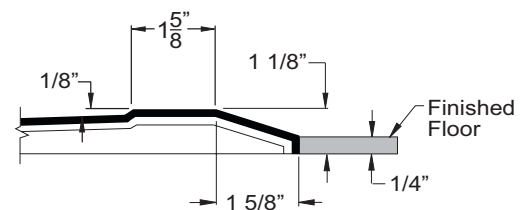

Freedom Accessible Shower Pan 60" x 61"

Model APF6060BFPAN

60" x 61" x 4 1/2"

One Piece Shower Pan

1 1/8" barrier free threshold with pre-leveled and reinforced shower base for easy installation

Textured Floor

Lifetime Limited Warranty

FREEDOM SHOWERS

MODEL: APF6060BFPAN Freedom Accessible Shower Pan

Submittal Data

Product Features

- 60" x 61" x 4 1/2"
- One piece Shower Pan
- 1 1/8" barrier free threshold
- Self-supporting and pre-leveled shower base eliminates mud setting
- Easy to clean applied acrylic
- Textured slip-resistant floor
- Center drain location

Code Compliance

- IPC International Plumbing Code
- UPC Uniform Plumbing Code
- ANSI Z124.2 Standards for Plastic Showers
- CSA

TOP VIEW

FRONT ELEVATION

THRESHOLD VIEW

	A	B	C	D
6060 PAN	60 1/4"	30 1/8"	61 1/4"	30 1/8"