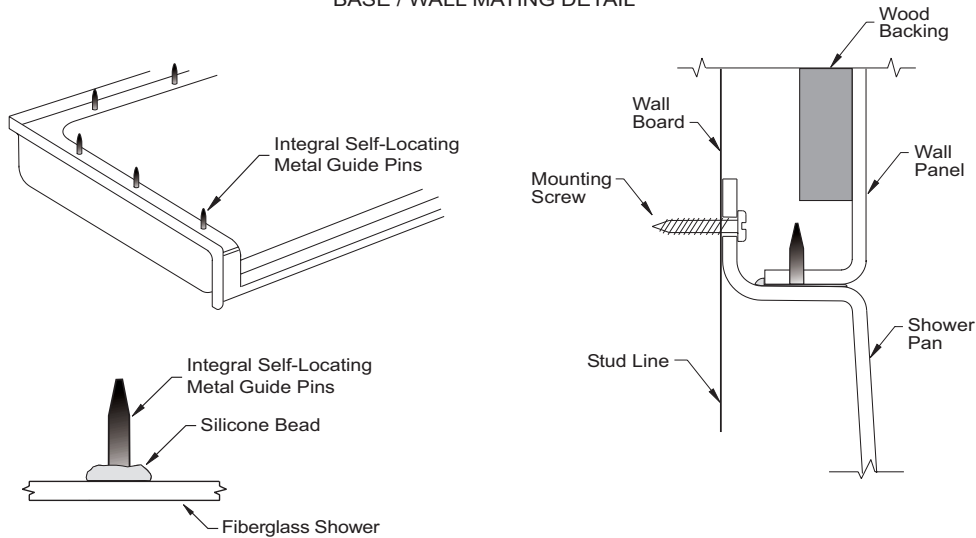

Fully reinforced backing in walls offers strength and easy installation of accessories

Accessories available:
Grab bars, folding shower seat, collapsible water retainer, weighted shower curtain and rod, slide bar with handheld shower, pressure balance valve, caulkless drain

Submittal Data

Product Features

- 60" x 31" x 78"
- 5-piece for remodeling
- 1" barrier free threshold
- Self-supporting and pre-leveled shower base eliminates mud setting
- Fully reinforced backing in walls
- tile pattern easy to clean applied acrylic
- 3.5" bottom soap ledge depth
- Textured slip-resistant floor
- Left or Right drain location

Code Compliance

- ANSI Z124.2 Standards for Plastic Showers
- CSA

Optional Accessories (Installed at job site)

- Collapsible Water Retainer
- Folding Shower Seat
- Caulkless Drain
- Grab Bars
- Shower Rod and Curtain
- Pressure Balance Valve with hand-held Shower and Slide Bar

THRESHOLD VIEW

FREEDOM SHOWERS

MODEL: APF6030BF5P Freedom Accessible Shower Submittal Data - Installation

BASE / WALL MATING DETAIL

A	B	C	D
60 1/4"	8 1/2"	31 1/4"	15"