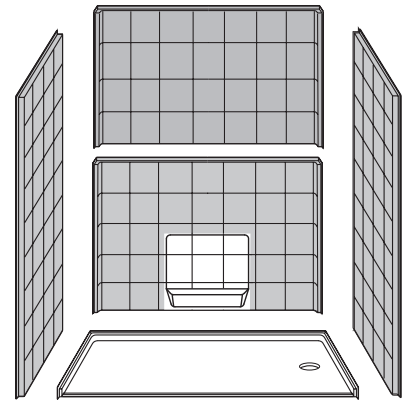

FREEDOM SHOWERS

MODEL: APF6030BF5P Freedom Accessible Shower

Submittal Data

Product Features

- 60" x 31" x 78"
- 5-piece for remodeling
- 1" barrier free threshold
- Self-supporting and pre-leveled shower base eliminates mud setting
- Fully reinforced backing in walls
- tile pattern easy to clean applied acrylic
- 3.5" bottom soap ledge depth
- Textured slip-resistant floor
- Left or Right drain location

Code Compliance

- ANSI Z124.2 Standards for Plastic Showers
- CSA

Optional Accessories (Installed at job site)

- Collapsible Water Retainer
- Folding Shower Seat
- Caulkless Drain
- Grab Bars
- Shower Rod and Curtain
- Pressure Balance Valve with hand-held Shower and Slide Bar

THRESHOLD VIEW