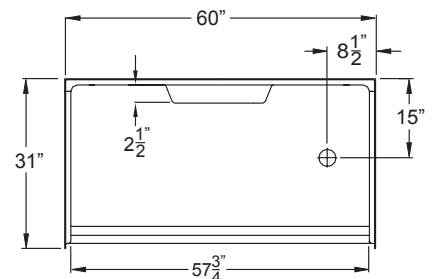

Freedom Accessible Shower 60" x 31"

Model APF6030BF5P

60" x 31" x 78"

5-piece for remodeling

1" barrier free threshold with pre-leveled and reinforced shower base for easy installation

Molded soap ledge

Durable, luxurious and easy to clean applied acrylic with 8" tile pattern

Submittal Data

Product Features

- 60" x 31" x 78"
- 5-piece for remodeling
- 1" barrier free threshold
- Self-supporting and pre-leveled shower base eliminates mud setting
- Fully reinforced backing in walls
- tile pattern easy to clean applied acrylic
- 3.5" bottom soap ledge depth
- Textured slip-resistant floor
- Left or Right drain location

THRESHOLD VIEW

FREEDOM SHOWERS

MODEL: APF6030BF5P Freedom Accessible Shower Submittal Data - Installation

BASE / WALL MATING DETAIL

A	B	C	D
60 1/4"	8 1/2"	31 1/4"	15"