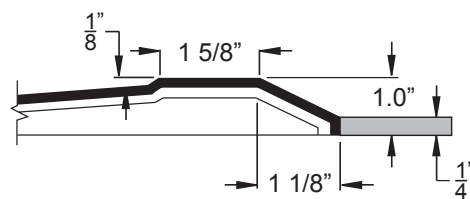

FREEDOM SHOWERS

MODEL: APF6030BF5P Freedom Accessible Shower

Submittal Data

Product Features

- 60" x 31" x 78"
- 5-piece for remodeling
- 1" barrier free threshold
- Self-supporting and pre-leveled shower base eliminates mud setting
- Fully reinforced backing in walls
- tile pattern easy to clean applied acrylic
- 3.5" bottom soap ledge depth
- Textured slip-resistant floor
- Left or Right drain location

Code Compliance

- ANSI Z124.2 Standards for Plastic Showers
- CSA

Optional Accessories (Installed at job site)

- Collapsible Water Retainer
- Folding Shower Seat
- Caulkless Drain
- Grab Bars
- Shower Rod and Curtain
- Pressure Balance Valve with hand-held Shower and Slide Bar

THRESHOLD VIEW