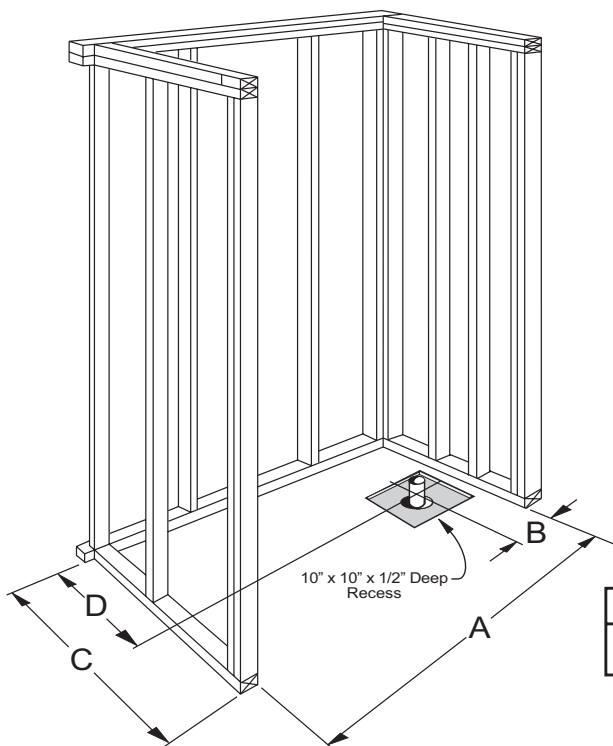

Freedom Accessible Shower 60" x 31"

Model APF6030BF5P

60" x 31" x 78"

5-piece for remodeling

1" barrier free threshold with pre-leveled and reinforced shower base for easy installation

Molded soap ledge

Durable, luxurious and easy to clean applied acrylic with 8" tile pattern

Submittal Data

Product Features

- 60" x 31" x 78"
- 5-piece for remodeling
- 1" barrier free threshold
- Self-supporting and pre-leveled shower base eliminates mud setting
- Fully reinforced backing in walls
- tile pattern easy to clean applied acrylic
- 3.5" bottom soap ledge depth
- Textured slip-resistant floor
- Left or Right drain location

Code Compliance

- ANSI Z124.2 Standards for Plastic Showers
- CSA

Optional Accessories (Installed at job site)

- Collapsible Water Retainer
- Folding Shower Seat
- Caulkless Drain
- Grab Bars
- Shower Rod and Curtain
- Pressure Balance Valve with hand-held Shower and Slide Bar

THRESHOLD VIEW

FREEDOM SHOWERS

MODEL: APF6030BF5P Freedom Accessible Shower Submittal Data - Installation

BASE / WALL MATING DETAIL

A	B	C	D
60 1/4"	8 1/2"	31 1/4"	15"