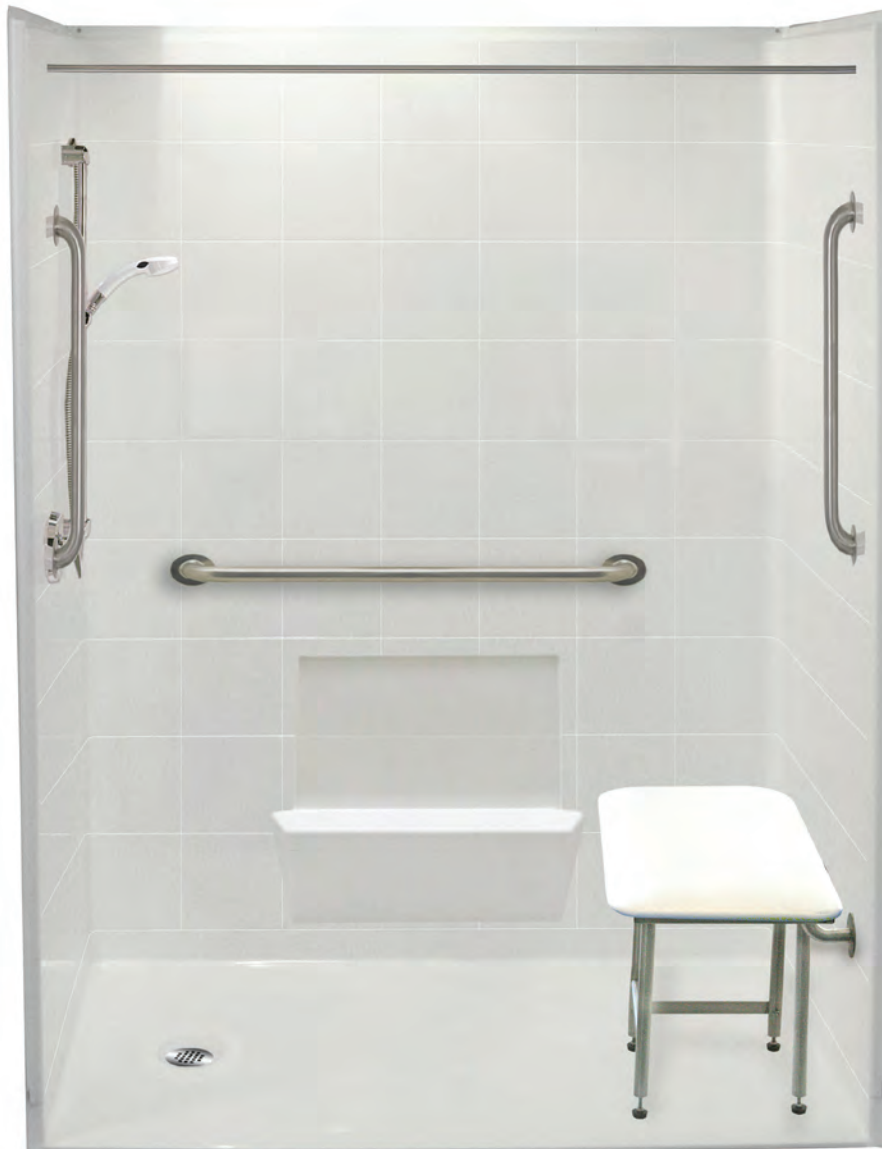

Freedom Accessible Shower 60" x 31"

Model APF6030BF5P

60" x 31" x 78"

5-piece for remodeling

1" barrier free threshold with pre-leveled and reinforced shower base for easy installation

Molded soap ledge

Durable, luxurious and easy to clean applied acrylic with 8" tile pattern

Fully reinforced backing in walls offers strength and easy installation of accessories

Accessories available:
Grab bars, folding shower seat, collapsible water retainer, weighted shower curtain and rod, slide bar with handheld shower, pressure balance valve, caulkless drain

- Shower shown with available accessories
- Other wall configurations available
- Shown left drain
- Made in America
- Shower stall comes standard in white
- Lifetime Limited Warranty

FREEDOM SHOWERS

MODEL: APF6030BF5P Freedom Accessible Shower

Submittal Data

Product Features

- 60" x 31" x 78"
- 5-piece for remodeling
- 1" barrier free threshold
- Self-supporting and pre-leveled shower base eliminates mud setting
- Fully reinforced backing in walls
- tile pattern easy to clean applied acrylic
- 3.5" bottom soap ledge depth
- Textured slip-resistant floor
- Left or Right drain location