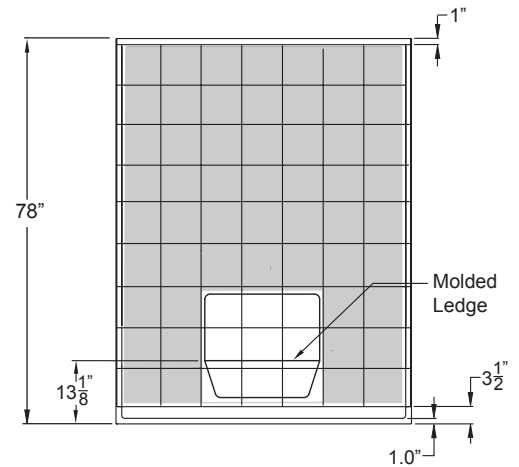

Freedom Accessible Shower 60" x 31"

Model APF6030BF5P

60" x 31" x 78"

5-piece for remodeling

1" barrier free threshold with pre-leveled and reinforced shower base for easy installation

Molded soap ledge

Durable, luxurious and easy to clean applied acrylic with 8" tile pattern

Submittal Data

Product Features

- 60" x 31" x 78"
- 5-piece for remodeling
- 1" barrier free threshold
- Self-supporting and pre-leveled shower base eliminates mud setting
- Fully reinforced backing in walls
- tile pattern easy to clean applied acrylic
- 3.5" bottom soap ledge depth
- Textured slip-resistant floor
- Left or Right drain location

THRESHOLD VIEW

FREEDOM SHOWERS

MODEL: APF6030BF5P Freedom Accessible Shower Submittal Data - Installation

BASE / WALL MATING DETAIL

A	B	C	D
60 1/4"	8 1/2"	31 1/4"	15"