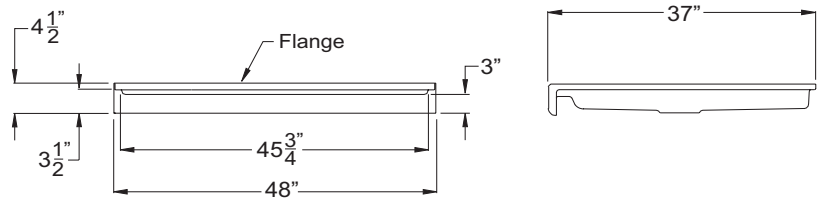

Freedom Easy Step Shower Pan 48" x 37"

Model
APF4836SH3PAN

48" x 37" x 4 1/2"

One Piece Shower Pan

3" Easy Step threshold

Textured Floor

Durable, luxurious and easy to clean applied acrylic

Accessories available:
Grab bars, padded folding shower seat, weighted shower curtain and rod, slide bar with handheld shower, pressure balance valve, caulkless drain

Lifetime Limited Warranty

FREEDOM SHOWERS

MODEL: APF4836SH3PAN Freedom Accessible Shower Pan

Submittal Data

Product Features

- 48" x 37" x 4 1/2"
- One piece Shower Pan
- 3" Easy Step threshold
- Easy to clean applied acrylic
- Textured slip-resistant floor
- Center drain location

Code Compliance

- IPC International Plumbing Code
- UPC Uniform Plumbing Code
- ANSI Z124.2 Standards for Plastic Showers

THRESHOLD VIEW

	A	B	C	D
4836 PAN	48 1/4"	24 1/8"	37 1/4"	18 1/8"