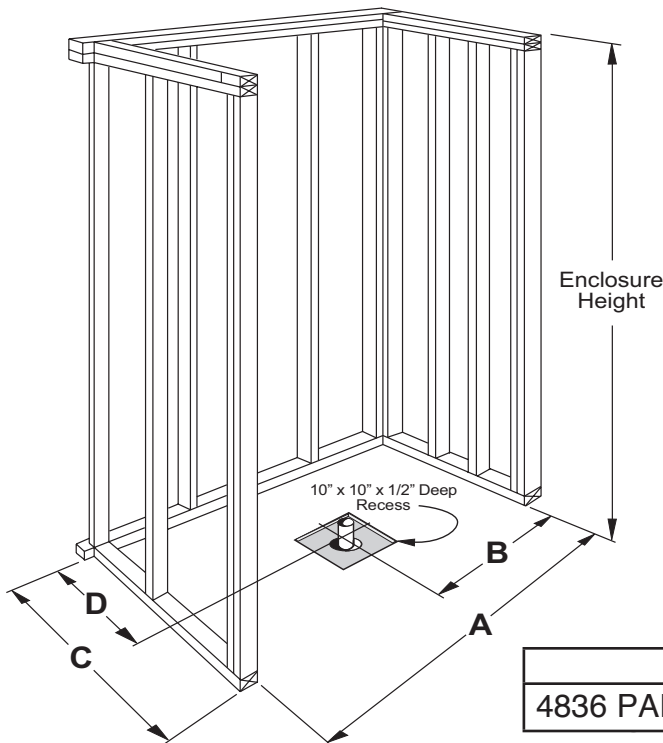

Freedom Easy Step Shower Pan 48" x 37"

Model
APF4836SH3PAN

48" x 37" x 4 1/2"

One Piece Shower Pan

3" Easy Step threshold

Textured Floor

Durable, luxurious and easy to clean applied acrylic

Accessories available:
Grab bars, padded folding shower seat, weighted shower curtain and rod, slide bar with handheld shower, pressure balance valve, caulkless drain

Lifetime Limited Warranty

FREEDOM SHOWERS

MODEL: APF4836SH3PAN Freedom Accessible Shower Pan

Submittal Data

Product Features

- 48" x 37" x 4 1/2"
- One piece Shower Pan
- 3" Easy Step threshold
- Easy to clean applied acrylic
- Textured slip-resistant floor
- Center drain location

Code Compliance

- IPC International Plumbing Code
- UPC Uniform Plumbing Code
- ANSI Z124.2 Standards for Plastic Showers

THRESHOLD VIEW

	A	B	C	D
4836 PAN	48 1/4"	24 1/8"	37 1/4"	18 1/8"