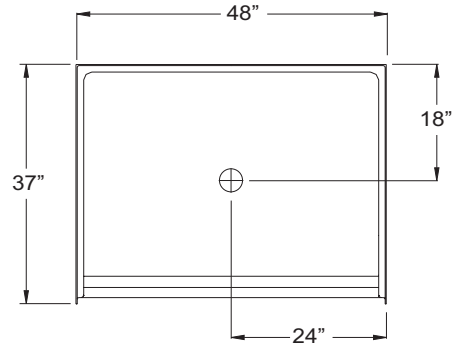

Freedom Easy Step Shower Pan 48" x 37"

Model
APF4836SH3PAN

48" x 37" x 4 1/2"

One Piece Shower Pan

3" Easy Step threshold

Textured Floor

Durable, luxurious and easy to clean applied acrylic

Accessories available:
Grab bars, padded folding shower seat, weighted shower curtain and rod, slide bar with handheld shower, pressure balance valve, caulkless drain

Lifetime Limited Warranty

FREEDOM SHOWERS

MODEL: APF4836SH3PAN Freedom Accessible Shower Pan

Submittal Data

Product Features

- 48" x 37" x 4 1/2"
- One piece Shower Pan
- 3" Easy Step threshold
- Easy to clean applied acrylic
- Textured slip-resistant floor
- Center drain location

Code Compliance

- IPC International Plumbing Code
- UPC Uniform Plumbing Code
- ANSI Z124.2 Standards for Plastic Showers

THRESHOLD VIEW

	A	B	C	D
4836 PAN	48 1/4"	24 1/8"	37 1/4"	18 1/8"