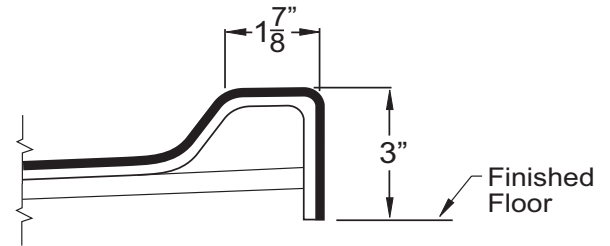

Freedom Easy Step Shower Pan 48" x 37"

Model
APF4836SH3PAN

48" x 37" x 4 1/2"

One Piece Shower Pan

3" Easy Step threshold

Textured Floor

Durable, luxurious and easy to clean applied acrylic

Accessories available:
Grab bars, padded folding shower seat, weighted shower curtain and rod, slide bar with handheld shower, pressure balance valve, caulkless drain

Lifetime Limited Warranty

FREEDOM SHOWERS

MODEL: APF4836SH3PAN Freedom Accessible Shower Pan

Submittal Data

Product Features

- 48" x 37" x 4 1/2"
- One piece Shower Pan
- 3" Easy Step threshold
- Easy to clean applied acrylic
- Textured slip-resistant floor
- Center drain location

Code Compliance

- IPC International Plumbing Code
- UPC Uniform Plumbing Code
- ANSI Z124.2 Standards for Plastic Showers

THRESHOLD VIEW

	A	B	C	D
4836 PAN	48 1/4"	24 1/8"	37 1/4"	18 1/8"