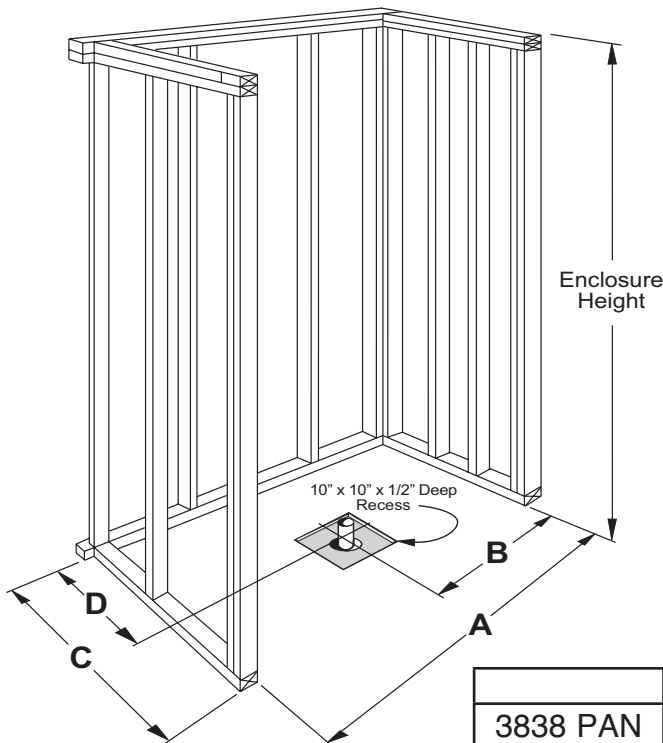

FREEDOM SHOWERS

Freedom Code Compliant Shower Pan MODEL: APF3838BFPAN

Submittal Data

Product Features

- 38.625" x 38.4375" x 4"
- 1/2" barrier free threshold
- Self-supporting and pre-leveled shower base eliminates mud setting.
- Easy to clean applied acrylic
- Textured slip-resistant floor
- Center drain location

Code Compliance

- ADA
- ANSI
- MAS
- TAS
- CSA

	A	B	C	D
3838 PAN	38 5/8"	19 5/16"	38 7/16"	19 1/8"