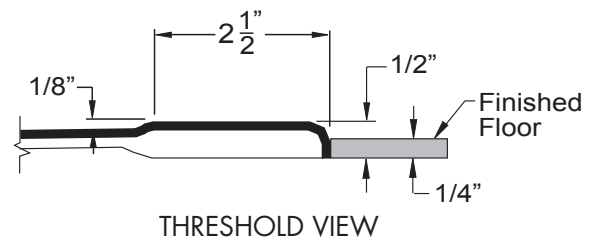

FREEDOM SHOWERS

Freedom Code Compliant Shower Pan MODEL: APF3838BFPAN

Submittal Data

Product Features

- 38.625" x 38.4375" x 4"
- 1/2" barrier free threshold
- Self-supporting and pre-leveled shower base eliminates mud setting.
- Easy to clean applied acrylic
- Textured slip-resistant floor
- Center drain location

Code Compliance

- ADA
- ANSI
- MAS
- TAS
- CSA

	A	B	C	D
3838 PAN	38 5/8"	19 5/16"	38 7/16"	19 1/8"