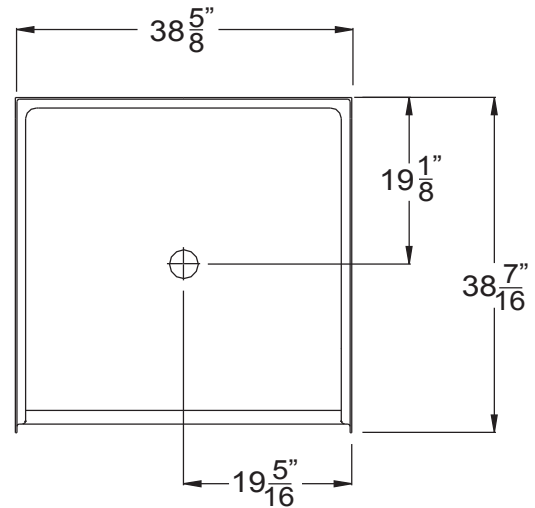

## Freedom ADA Code Compliant Shower Pan 38" x 38"

Model APF3838BFPAN

38.635" x 38.4375" x 4"

Inside dimensions: 36" x 36"

One Piece Shower Pan

1/2" barrier free threshold with pre-leveled and reinforced shower base for easy installation

#### Product Features

- 38.625" x 38.4375" x 4"
- 1/2" barrier free threshold
- Self-supporting and pre-leveled shower base eliminates mud setting.
- Easy to clean applied acrylic
- Textured slip-resistant floor
- Center drain location

#### Code Compliance

- ADA
- ANSI
- MAS
- TAS
- CSA

	A	B	C	D
3838 PAN	38 5/8"	19 5/16"	38 7/16"	19 1/8"