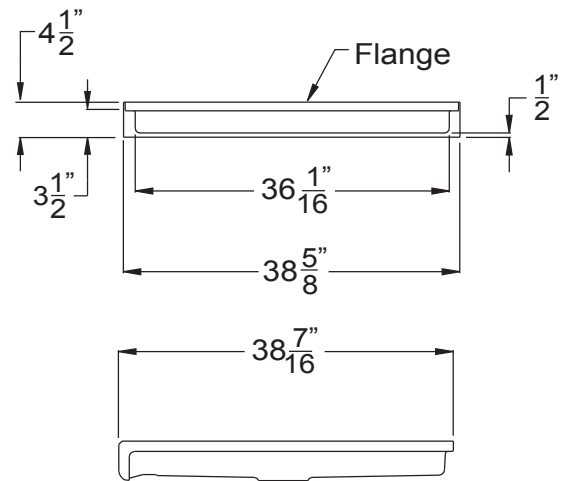

FREEDOM SHOWERS

Freedom Code Compliant Shower Pan MODEL: APF3838BFPAN

Submittal Data

Product Features

- 38.625" x 38.4375" x 4"
- 1/2" barrier free threshold
- Self-supporting and pre-leveled shower base eliminates mud setting.
- Easy to clean applied acrylic
- Textured slip-resistant floor
- Center drain location

Code Compliance

- ADA
- ANSI
- MAS
- TAS
- CSA

	A	B	C	D
3838 PAN	38 5/8"	19 5/16"	38 7/16"	19 1/8"