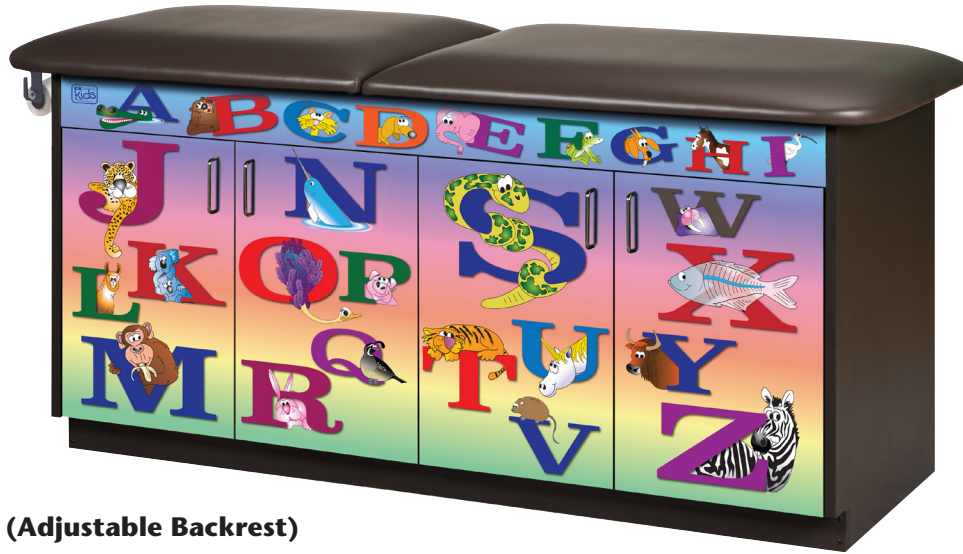

Imagination Series, Alphabet Animals, Treatment Table

MODEL 7955 (Adjustable Backrest)

MODEL 7955-1 (Flat Top)

- Clinton original themes
- Easy to clean laminate surfaces
- All graphics are permanently embedded in the high pressure laminate and will not peel off
- 2" of firm foam padding
- 4 door storage with 2 adjustable shelves
- Scratch and mar resistant surfaces
- Chip resistant PVC edges
- Premium, Gunmetal, stain-resistant, woven, knit-backed vinyl upholstery
- Soft-close, door hinges
- Graphics are on one long side with slate gray ends and back
- Top features seamless rounded outside corners
- Paper dispenser included
- Available with or without backrest
- Fun Facts about the animals pictured included with the table

SPECIFICATIONS (BOTH MODELS)

68"L x 27"W x 33"H

California residents please be advised of the following, pursuant to Proposition 65:

WARNING: This product can expose you to chemicals, including chromium, which is known to the State of California to cause cancer or reproductive toxicity. For more information go to www.P65Warnings.ca.gov.