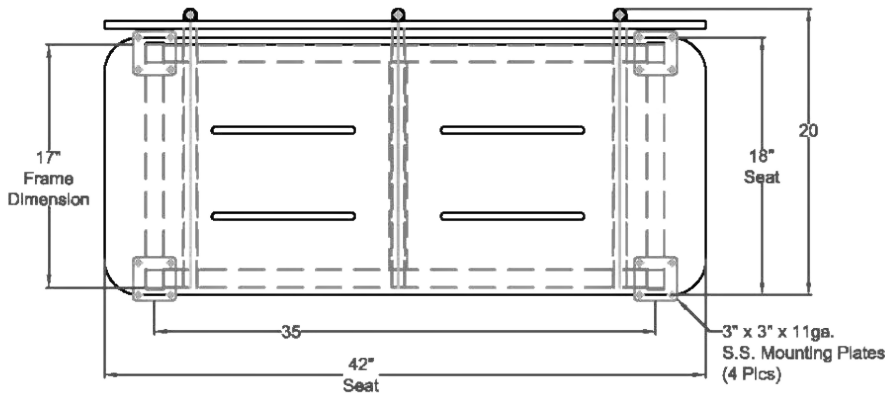

101-DST-4220-PWS

STATIONARY DRESSING BENCH W/ BACK REST

Construction

- 304-SS Frame
- Teak Phenolic Top

Benefits

- ADA Compliant
- Supports 500 lbs
- Permanent attached to floor
- Limited assembly required

Installation

- Mark holes at desired location using the mounting flanges on feet
- Attached seat into flooring using 304-SS mounting

VERSABLE
VERSABLE
DESIGNS

42" x 20"

ENABLING
INDEPENDENCE