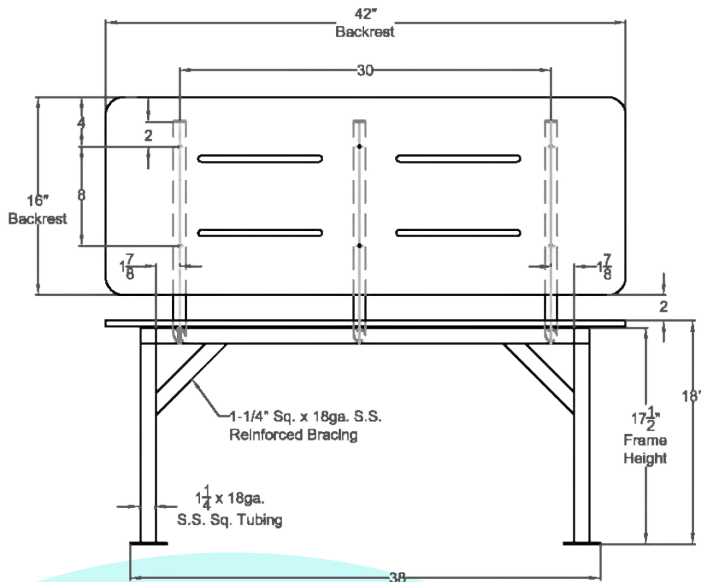

101-DST-4220-PWS

STATIONARY DRESSING BENCH W/ BACK REST

Construction

- 304-SS Frame
- Teak Phenolic Top

Benefits

- ADA Compliant
- Supports 500 lbs
- Permanent attached to floor
- Limited assembly required

Installation

- Mark holes at desired location using the mounting flanges on feet
- Attached seat into flooring using 304-SS mounting

VERSABLE
VERSABLE
DESIGNS

42" x 20"

ENABLING
INDEPENDENCE