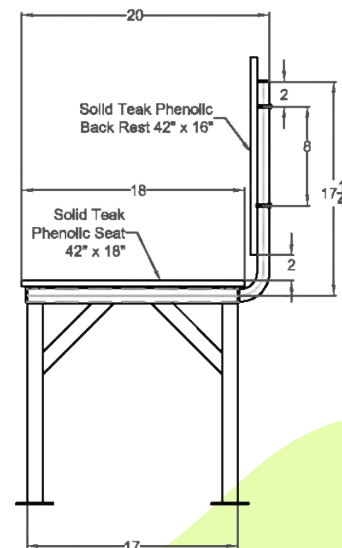

101-DST-4220-PWS

STATIONARY DRESSING BENCH W/ BACK REST

Construction

- 304-SS Frame
- Teak Phenolic Top

Benefits

- ADA Compliant
- Supports 500 lbs
- Permanent attached to floor
- Limited assembly required

Installation

- Mark holes at desired location using the mounting flanges on feet
- Attached seat into flooring using 304-SS mounting

VERSABLE
VERSABLE
DESIGNS

42" x 20"

ENABLING
INDEPENDENCE