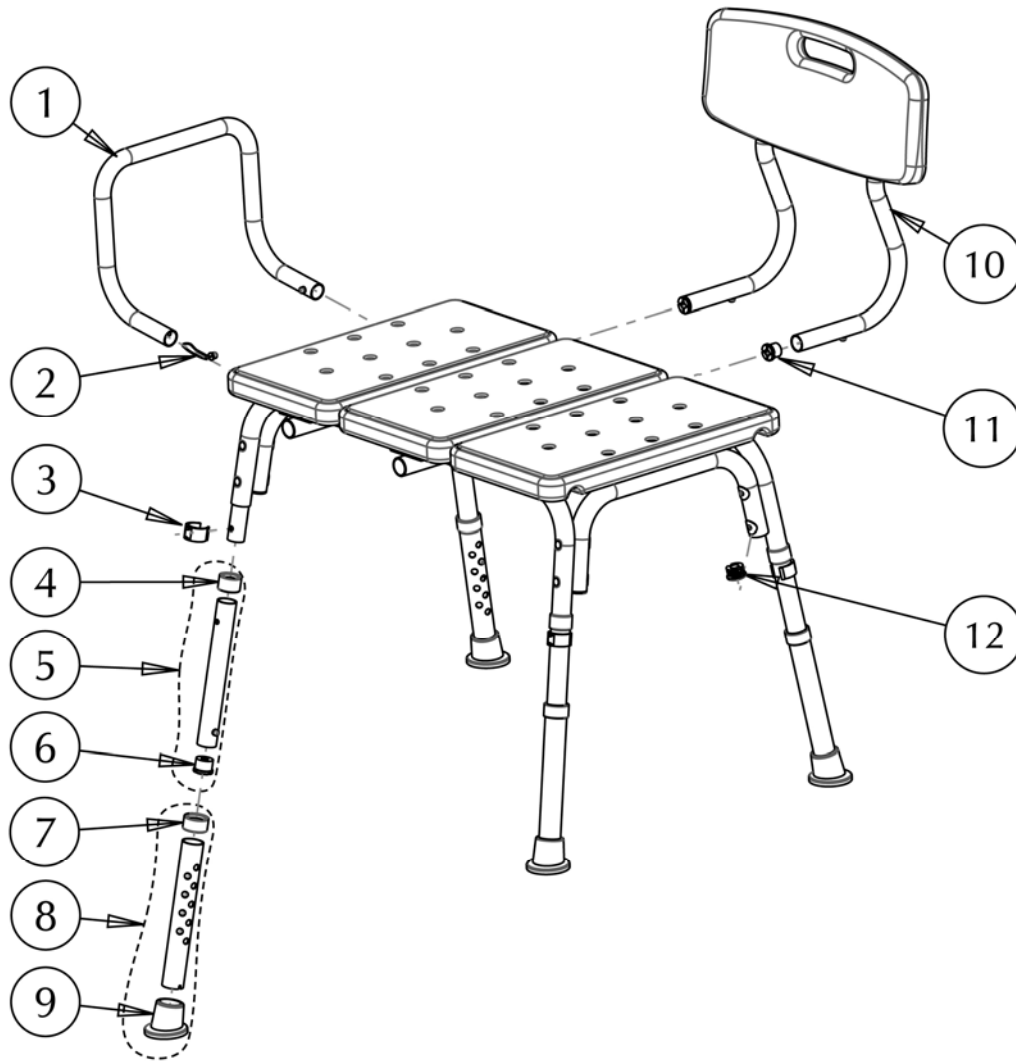

## 770-406 AquaSense® Transfer Bench

Item #	AMG Part #	Item Description	Qty Per Unit	Sold by
1.	<b>B08-201</b>	Armrest Bar (Aluminum Tube 22.2mm & 2 Spring Pins)	1 EA	1 EA
2.	<b>B08-301</b>	Spring Pins - 2 ea / set	5 ST	1 ST
3.	<b>A08-246</b>	E-Clip for 25.4mm Tube, Aqua-Blue - 2 ea / set	3 ST	1 ST
4.	<b>A08-262</b>	Anti-Rattle for 25.4mm Tube, Aqua-Blue - 4 ea / set	1 ST	1 ST
5.	<b>B08-081</b>	Connection Tube w/Hardware (Aluminum Tube $\varnothing$ 25.4x200mm, Blue Anti-Rattle, Spring Pin & Black Anti-Rattle) - 4 ea / set	1 ST	1 ST
6.	<b>A08-272</b>	Anti-Rattle for 25.4mm Tube, Black - 4 ea / set	1 ST	1 ST
7.	<b>A08-263</b>	Anti-Rattle for 28.4mm Tube, Aqua-Blue - 4 ea / set	1 ST	1 ST
8.	<b>B08-071</b>	Extension Leg (Aluminum Tube 28.4 diameter x 200 mm long, Blue Anti-Rattle and Blue Tip) - 4 extension legs / set	1 EA	1 EA
9.	<b>A08-452</b>	Rubber Tip for $\varnothing$ 28.4mm Tube, Aqua-Blue - 4 ea / set	1 ST	1 ST
10	<b>B08-052</b>	Backrest Complete (White Blow-Molded Plastic Back, 2 Aluminum Tubing, 2 Spring Pins, 2 Self-threading Screws M5x15mm & 2 Anti-Rattle White)	1 EA	1 EA

## AquaSense® Transfer Bench

11.	<b>A08-271</b>	Anti-Rattle for 22.2mm Tube, White - 2 ea / set	1 ST	1 ST
12.	<b>A08-421</b>	End Plug for dia=25.4mm Tube, Grey - 4 ea / set	1 ST	1 ST