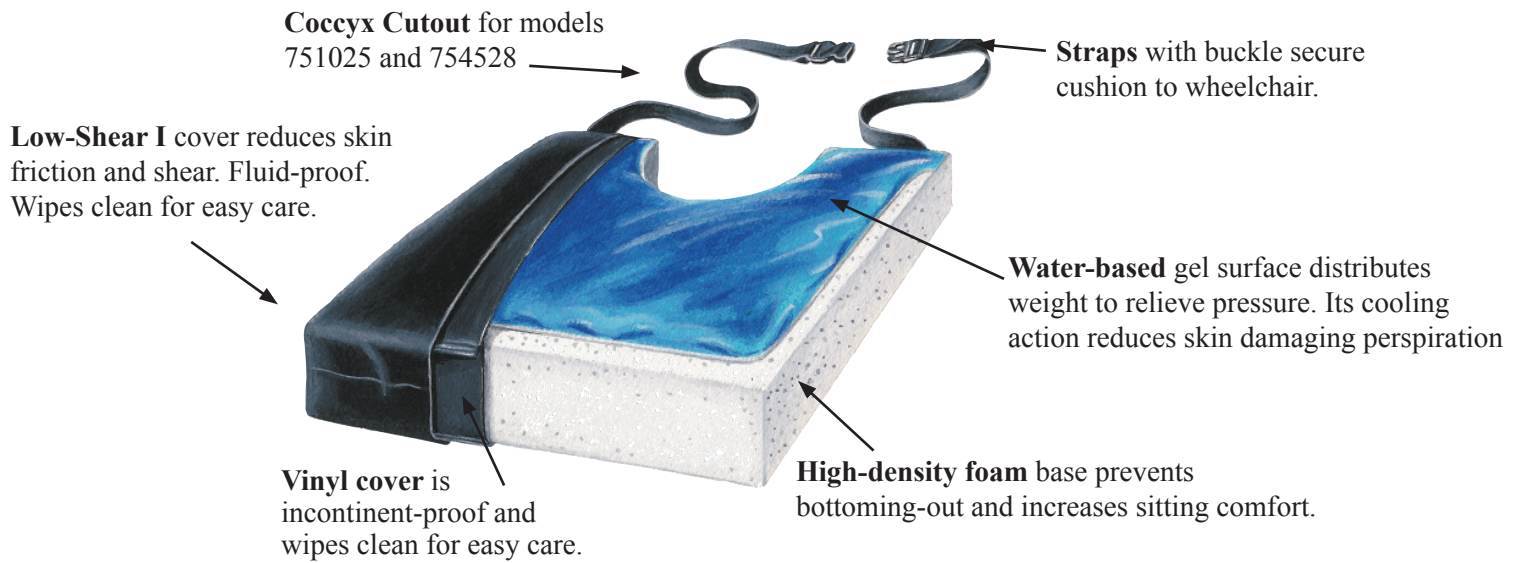

Purpose

Skil-Care's Gel-Foam Cushion is a combination gel and foam cushion designed to relieve pressure. The water based gel surface provides cooling action that reduces skin-damaging perspiration.

Important Safety Reminder

The Low-Shear cover has a safety strap that prevents the cushion from slipping off the seat. This strap must be secured to the wheelchair frame.

Easy Care

The vinyl cover may be wiped clean using a damp cloth and spray-type cleanser. A mild disinfectant may be used. The Low-Shear outer cover can be laundered and dried at temperatures that do not exceed 180°F (82°C). Do not use bleach.