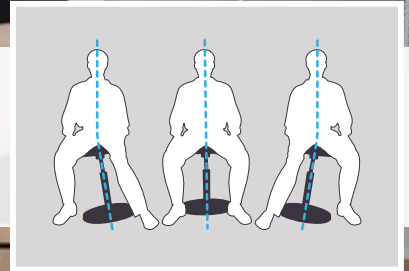

Kore™ Office PLUS Sit-Stand Active Chair (21.5" - 32")

Kore™ award-winning products are designed to create a better life environment. The patented gently-rounded base allows a rocking motion while sitting which can help strengthen one's core with daily use. The Office PLUS is the perfect standing desk stool: easily switch from sitting to standing the fully accessible actuator ring. For those who can't be on their feet all day, the Office PLUS Sit-Stand Chair gives you the flexibility to rest by letting you perch and taking the load off your legs.

ROCK, STRETCH, TILT, BALANCE.

Improve your posture and help strengthen your core.

SIT, PERCH, STAND! The perfect seat for your standing desk. Supports your weight, takes the load off your legs and gives you a rest from standing by letting you perch. The best office stool for your stand-up desk!

Increase Secondary Focus

Continuous movement while sitting relaxes the right side of the brain, leading to better focus.

Adjustable Height

Easy access 360° actuator ring to raise or lower seat.

Perfect for Seated Activities

Suggested for:

Person height: 5'4" to 6'7"
Desk/table height: 30" to 48"

KOR1509 KOR1500
 Leather-like Fabric
 6-32201-11509-4 6-32201-11500-1

21.5" (54.6 cm)
to
32" (81.3 cm)

Specifications

Seat Height: 21.5" to 32" (54.6 - 81.3 cm)
Seat Diameter: 14" (35.5 cm)
Seat Material: Caressoft™ Leather-like or woven PE Fabric
Piston: Ring operated, non-rotating pneumatic, chrome finish
Base Diameter: 15" (38 cm)
Base Material: Powder-coated stamped steel with vinyl cover
Max load weight: 350 Lbs (159 kg)
Item weight: 15 Lbs (6.8 kg)
Carton weight: 19 Lbs (8.6 kg)
Carton size: 19 x 17 x 11 in (48 x 43 x 28 cm)