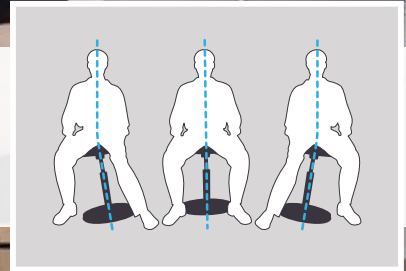

Kore™ Office PLUS Everyday Active Chair (18.5" – 26.75")

Kore™ award-winning products are designed to create a better life environment. The patented gently-rounded base allows a rocking motion while sitting which can help strengthen one's core and help improve posture with daily use. Ideal for the workplace or home office, the Kore™ Office PLUS Everyday Chair is specifically designed to keep adults physically and mentally active when they are sitting at a fixed height desk.

ROCK, STRETCH, TILT, BALANCE.

Improve your posture and help strengthen your core.

Adjustable height and gently-rounded base lets you comfortably sit while helping exercise and stretch your back, abdomen and leg muscles. Keep your body moving while your mind stays focused and on task.

Increase Secondary Focus

Continuous movement while sitting relaxes the right side of the brain, leading to better focus.

Adjustable Height

Easy access 360° actuator ring to raise or lower seat.

Perfect for Seated Activities

Suggested for:

Person height: 5'0" to 6'2"
Desk/table height: 27" to 36"

KOR1524 KOR1540
 Leather-like Fabric
 6-32201-11524-7 6-32201-11540-7

18.5" (47 cm)
to
26.75" (68 cm)

Specifications

Seat Height: 18.5" to 26.75" (47 - 68 cm)
Seat Diameter: 14" (35.5 cm)
Seat Material: Caressoft™ Leather-like or woven PE Fabric
Piston: Ring operated, non-rotating pneumatic, chrome finish
Base Diameter: 15" (38 cm)
Base Material: Powder-coated stamped steel with vinyl cover
Max load weight: 350 Lbs (159 kg)
Item weight: 15 Lbs (6.8 kg)
Carton weight: 18.5 Lbs (8.4 kg)
Carton size: 17.5 x 17 x 11 in (45 x 43 x 28 cm)