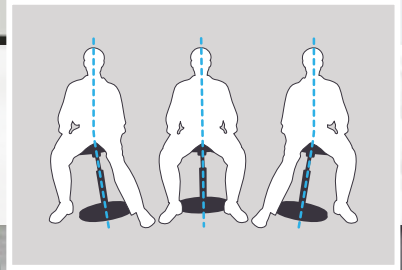

**Kore™ Teen/College
Hi-Rise Adjustable
Wobble Chair (21" – 31.5")**

Kore™ award-winning products are designed to create a better life environment. The patented gently-rounded base allows a rocking motion while sitting which can help strengthen one's core and help improve posture with daily use. The Kore™ Teen/College Hi-Rise is ideal for teens, high school or college students, providing them with the ability to keep active while at their science or tech classrooms or drafting tables. The extended height and full range of motion allows them entire access to their workspace.

**ROCK, STRETCH,
TILT, BALANCE.**

Improve your posture and help strengthen your core.

The innovative Kore™ Kids Wobble Chair encourages active sitting and allows one's knees, hips and back to find comfortable and ever-changing positions.

Increase Secondary Focus

Continuous movement while sitting relaxes the right side of the brain, leading to better focus.

Adjustable Height

Easy access 360° actuator ring to raise or lower seat.

Perfect for Seated Activities

KOR7601

■ Rubber Pad
6-32201-17601-9

21" (53.3 cm)
to
31.5" (80 cm)

Specifications

Seat Height: 21" to 31.5" (53.3 - 80 cm)
Seat Diameter: 12.5" (31.8 cm)
Seat Material: Plastic seat with textured rubber surface
Piston: Ring operated, non-rotating pneumatic, chrome finish
Base Diameter: 15" (38 cm)
Base Material: Powder-coated stamped steel with vinyl cover
Max load weight: 350 Lbs (159 kg)
Item weight: 15 Lbs (6.8 kg)
Carton weight: 16.3 Lbs (7.4 kg)
Carton size: 17 x 17 x 11 in (43 x 43 x 28 cm)