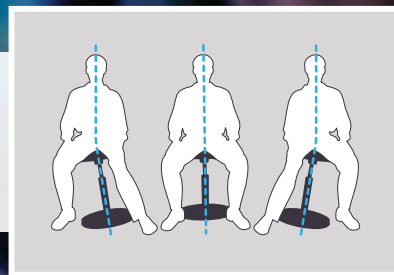

Kore™ Teen/College Adjustable Wobble Chair (18" - 25")

Kore™ award-winning products are designed to create a better life environment. The patented gently-rounded base allows a rocking motion while sitting which can help strengthen one's core and help improve posture with daily use. Ideal for teens, high school or college students, this adjustable chair gives students of all heights a chance to experience the freedom of active sitting. Professional and modern, this chair is ideal for school labs or computer stations, and fits neatly under your desk when not in use.

ROCK, STRETCH, TILT, BALANCE.

Improve your posture and help strengthen your core.

The ideal seating solution for the teen student at home or the dorm-bound college undergrad. Keep your body moving while your mind stays focused and on task.

Voted #1 Top 10 Best Wobble Chairs 2018

Suggested for:

Person height: 5'0" to 6'2"
Desk/table height: 27" to 35"

KOR7600

■ Rubber Pad
6-32201-17600-2

18" (45.7 cm)
to
25" (63.5 cm)

Specifications

Seat Height: 18" to 25" (45.7 - 63.5 cm)
Seat Diameter: 12.5" (31.8 cm)
Seat Material: Plastic seat with textured rubber surface

Piston:

Ring operated, non-rotating pneumatic, chrome finish

Base Diameter: 15" (38 cm)

Base Material: Powder-coated stamped steel with vinyl cover

Max load weight: 350 Lbs (159 kg)

Item weight: 15 Lbs (6.8 kg)