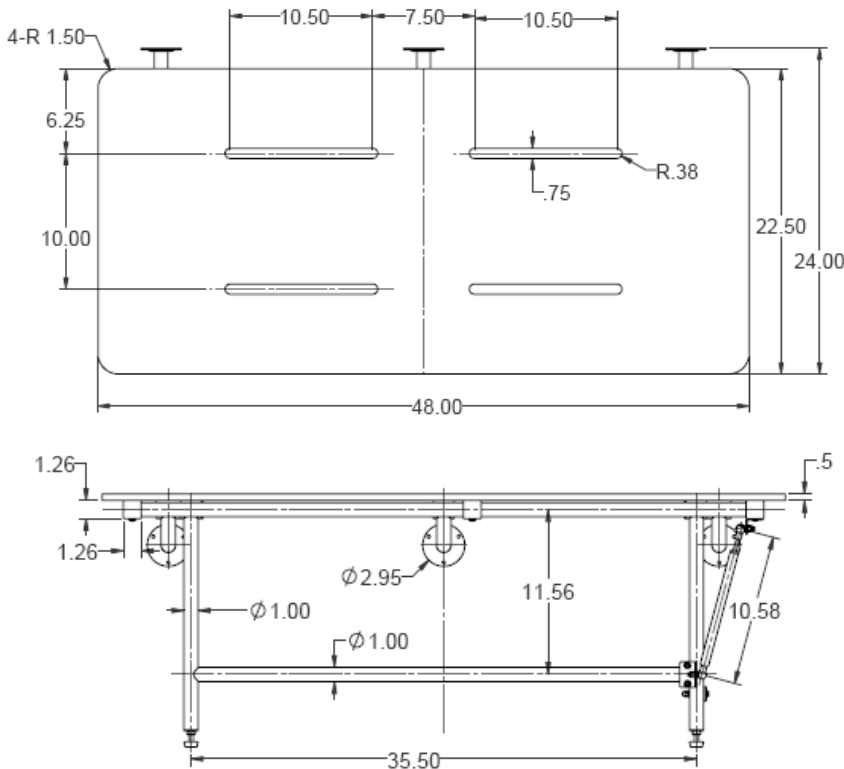

### Installation

- Mark holes at desired height using the mounting flanges on frame
- Attached frame into wood blocking using 304-SS mounting screws
- Mounting Hardware Included

# VERSABLE VERSABLE DESIGNS

48" x 24"

**ENABLING  
INDEPENDENCE**