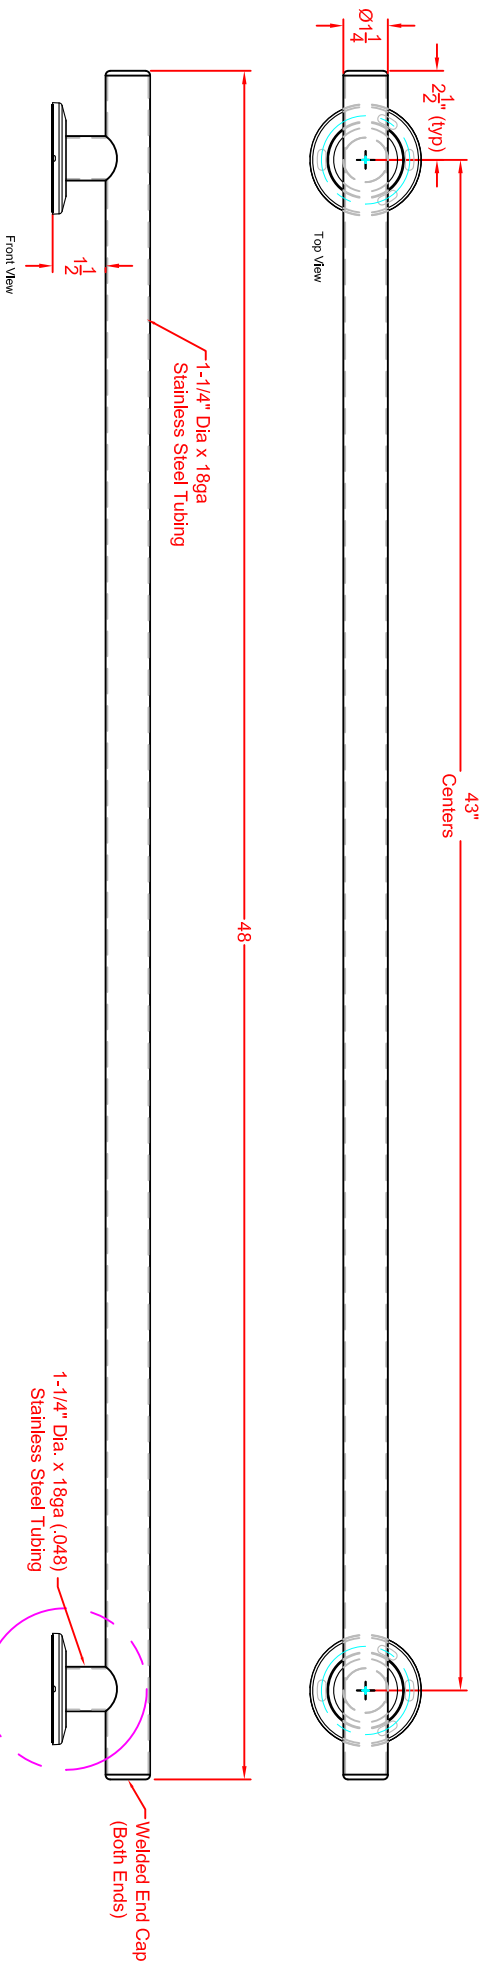

Description:

CORONADO SERIES
Straight Grab Bar w/ 43" Centers
(48" Overall, Both Ends Straight)
Matte Black Powder Coat Finish

Customer:

790-480-QCR-MB

04-17-2019

MATERIALS
1-1/4" Dia. x 18ga. Stainless Steel Tubing.
Post: 1-1/4" Dia. x 18ga. Stainless Steel.
Mounting Flange: 3" Dia., 14ga. Stainless Steel.
Concealed Snap-On Cover: 22ga. Stainless Steel.

MODEL #APFGB79048-QCR-MB

IFSS-CER-FLANGE
Detail

ICSS-CCR-COVER
Detail

See Flange
Details