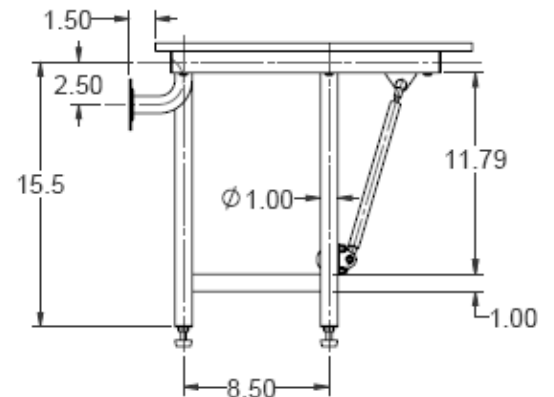

### Installation

- Mark holes at desired height using the mounting flanges on frame
- Attached frame into wood blocking using 304-SS mounting screws
- Mounting Hardware Included

# VERSABLE VERSABLE DESIGNS

42" x 20"