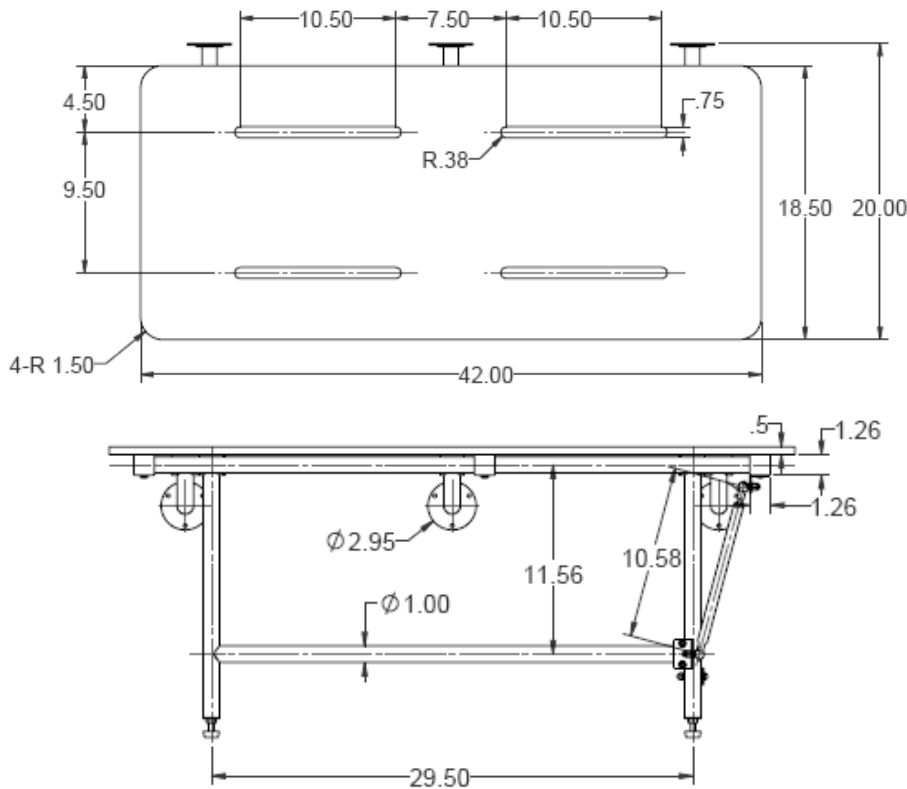

### Installation

- Mark holes at desired height using the mounting flanges on frame
- Attached frame into wood blocking using 304-SS mounting screws
- Mounting Hardware Included

# VERSABLE VERSABLE DESIGNS

42" x 20"