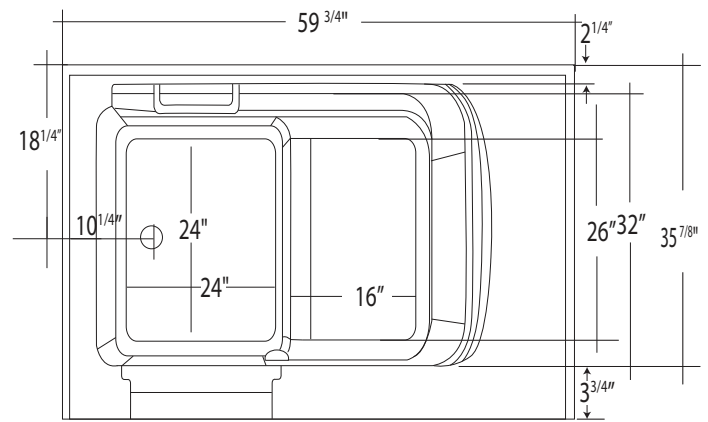

OPTIONS

Whirlpool System
Pneumatic Control for Pump
1 HP Electric Water Pump Motor
6 Directional and Adjustable Water Jets (Color Coordinated)
Inline Heater (Maintains Water Temperature)
Note: All of our water massage jets have a 360° range of motion to provide maximum comfort and versatility. The Inline Heater is designed to maintain water temperature during water jet operation.

AIR SYSTEM

Pneumatic Control for Pump
1 HP Electric Air Pump Motor
Air Jet Blower w/ Inline Heater
16 Air Jets (Color coordinated)
Self Purging

DUAL SYSTEM

Combines Air and Whirlpool Systems

AROMATHERAPY

Get ready to be swept away to your special place as the scent of flowers or herbs permeate your senses and bring peace and comfort into your day.

CHROMATHERAPY

An LED lighting system that transforms your bath into a sanctuary for escape and mind-lifting bliss.

SKU VARIATIONS

MT3660LWS Left, White, Soaker	MT3660RWS Right, White, Soaker	MT3660WH Left, White, Hydro Therapy	MT3660RWH Right, White, Hydro Therapy	MT3660LWA Left, White, Air Bubble Massage	MT3660RWA Right, White, Air Bubble Massage
MT3660LWD Left, White, Dual Hydro & Air	MT3660RWD Right, White, Dual Hydro & Air