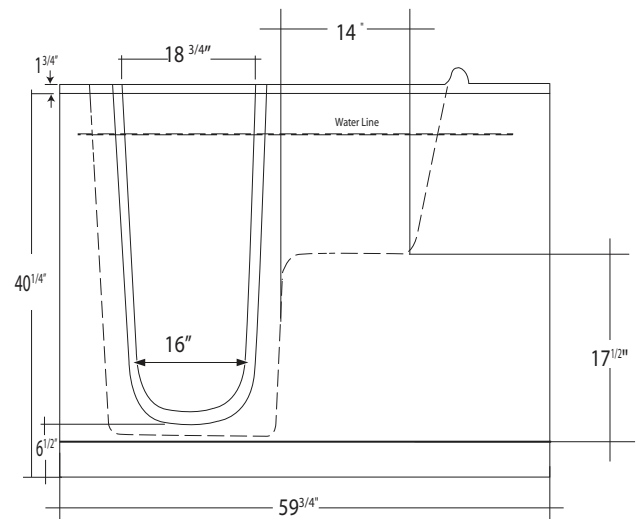

OPTIONS

Whirlpool System
Pneumatic Control for Pump
1 HP Electric Water Pump Motor
6 Directional and Adjustable Water Jets (Color Coordinated)
Inline Heater (Maintains Water Temperature)
Note: All of our water massage jets have a 360° range of motion to provide maximum comfort and versatility. The Inline Heater is designed to maintain water temperature during water jet operation.

AIR SYSTEM

Pneumatic Control for Pump
1 HP Electric Air Pump Motor
Air Jet Blower w/ Inline Heater
16 Air Jets (Color coordinated)
Self Purging

DUAL SYSTEM

Combines Air and Whirlpool Systems

AROMATHERAPY

Get ready to be swept away to your special place as the scent of flowers or herbs permeate your senses and bring peace and comfort into your day.

CHROMATHERAPY

An LED lighting system that transforms your bath into a sanctuary for escape and mind-lifting bliss.

SKU VARIATIONS

MT3660LWS Left, White, Soaker	MT3660RWS Right, White, Soaker	MT3660WH Left, White, Hydro Therapy	MT3660RWH Right, White, Hydro Therapy	MT3660LWA Left, White, Air Bubble Massage	MT3660RWA Right, White, Air Bubble Massage
MT3660LWD Left, White, Dual Hydro & Air	MT3660RWD Right, White, Dual Hydro & Air