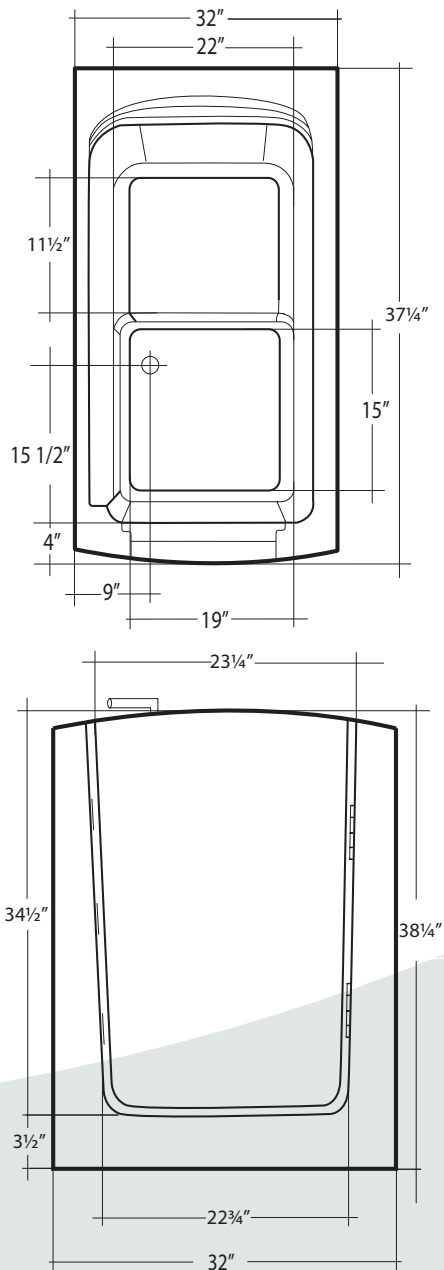

32x38 Falcon

*LEFT HAND SIDE SHOWN
**FAUCETS NOT INCLUDED

DESCRIPTION

Meditub's 32x38 is constructed of the highest quality industrial strength acrylic for beauty and durability. The 32x38 is perfect for replacing existing shower stalls and can also be used in small bathrooms or mobile homes. It comes with a stainless steel frame for long lasting strength and adjustable feet for easy installation and leveling.

FEATURES

AVAILABLE COLORS.....	WHITE	HYDRO SYSTEM AVAILABLE.....	YES
MATERIAL.....	ACRYLIC	DUAL SYSTEM AVAILABLE.....	YES
DOOR SWING OUTWARD/INWARD.....	OUTWARD	NON SLIP FLOOR.....	YES
ENCLOSED ON THREE SIDES.....	YES	FAUCET DECK.....	YES
DIMENSIONS.....	32(W)X38(L)X38(H)	CAPACITY/OPERATING LEVEL	45 GAL
SEAT.....	YES	APPROX. UNIT WEIGHT.....	175 Lbs
SEAT HEIGHT.....	15"	APPROX. SHIPPING WEIGHT.....	225 Lbs
SEAT CONTOURED.....	YES		
AIR SYSTEM AVAILABLE.....	YES		