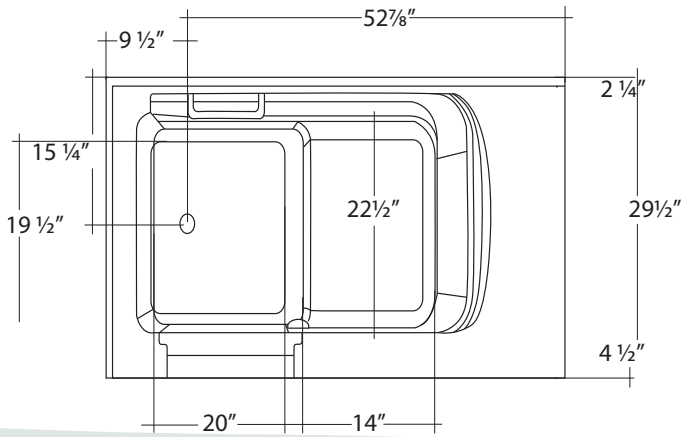

OPTIONS

WHIRLPOOL SYSTEM

Pneumatic Control for Pump
1 HP Electric Water Pump Motor
6 Directional and Adjustable Water Jets (Color Coordinated)
Inline Heater (Maintains Water Temperature)
Note: All of our water massage jets have a 360° range of motion to provide maximum comfort and versatility. The Inline Heater is designed to maintain water temperature during water jet operation.

AIR SYSTEM

Pneumatic Control for Pump
1 HP Electric Air Pump Motor
Air Jet w/ Blower Inline Heater
16 Air Jets (Color coordinated)
Self Purging

DUAL SYSTEM

Combines Air and Whirlpool Systems

AROMATHERAPY

Get ready to be swept away to your special place as the scent of flowers or herbs permeate your senses and bring peace and comfort into your day.

CHROMATHERAPY

An LED lighting system that transforms your bath into a sanctuary for escape and mind-lifting bliss.

SKU VARIATIONS

MT3053LWS Left, Biscuit, Air Bubble Massage	MT3053RWS Right, White, Soaker	MT3053LBS Left, Biscuit, Soaker	MT3053RBS Right, Biscuit, Soaker	MT3053LWH Left, White, Hydro Therapy	MT3053RWH Right, White, Hydro Therapy
MT3053LBH Left, Biscuit, Hydro Therapy	MT3053RBH Right, Biscuit, Hydro Therapy	MT3053LWA Left, White, Air Bubble Massage	MT3053RWA Right, White, Air Bubble Massage	MT3053LBA Left, Biscuit, Air Bubble Massage	MT3053RBA Right, Biscuit, Air Bubble Massage
MT3053LWD Left, White, Dual Hydro & Air	MT3053RWD Right, White, Dual Hydro & Air	MT3053LBD Left, Biscuit, Dual Hydro & Air	MT3053RBD Right, Biscuit, Dual Hydro & Air