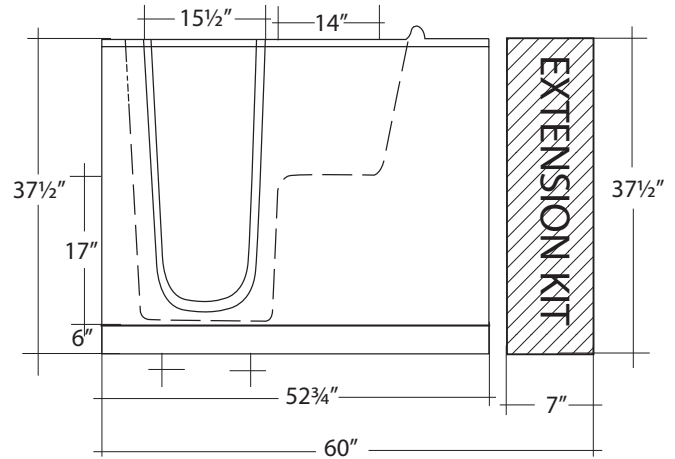

OPTIONS

WHIRLPOOL SYSTEM

Pneumatic Control for Pump
1 HP Electric Water Pump Motor
6 Directional and Adjustable Water Jets (Color Coordinated)
Inline Heater (Maintains Water Temperature)
Note: All of our water massage jets have a 360° range of motion to provide maximum comfort and versatility. The Inline Heater is designed to maintain water temperature during water jet operation.

AIR SYSTEM

Pneumatic Control for Pump
1 HP Electric Air Pump Motor
Air Jet w/ Blower Inline Heater
16 Air Jets (Color coordinated)
Self Purging

DUAL SYSTEM

Combines Air and Whirlpool Systems

AROMATHERAPY

Get ready to be swept away to your special place as the scent of flowers or herbs permeate your senses and bring peace and comfort into your day.

CHROMATHERAPY

An LED lighting system that transforms your bath into a sanctuary for escape and mind-lifting bliss.

SKU VARIATIONS

MT3053LWS Left, Biscuit, Air Bubble Massage	MT3053RWS Right, White, Soaker	MT3053LBS Left, Biscuit, Soaker	MT3053RBS Right, Biscuit, Soaker	MT3053LWH Left, White, Hydro Therapy	MT3053RWH Right, White, Hydro Therapy
MT3053LBH Left, Biscuit, Hydro Therapy	MT3053RBH Right, Biscuit, Hydro Therapy	MT3053LWA Left, White, Air Bubble Massage	MT3053RWA Right, White, Air Bubble Massage	MT3053LBA Left, Biscuit, Air Bubble Massage	MT3053RBA Right, Biscuit, Air Bubble Massage
MT3053LWD Left, White, Dual Hydro & Air	MT3053RWD Right, White, Dual Hydro & Air	MT3053LBD Left, Biscuit, Dual Hydro & Air	MT3053RBD Right, Biscuit, Dual Hydro & Air