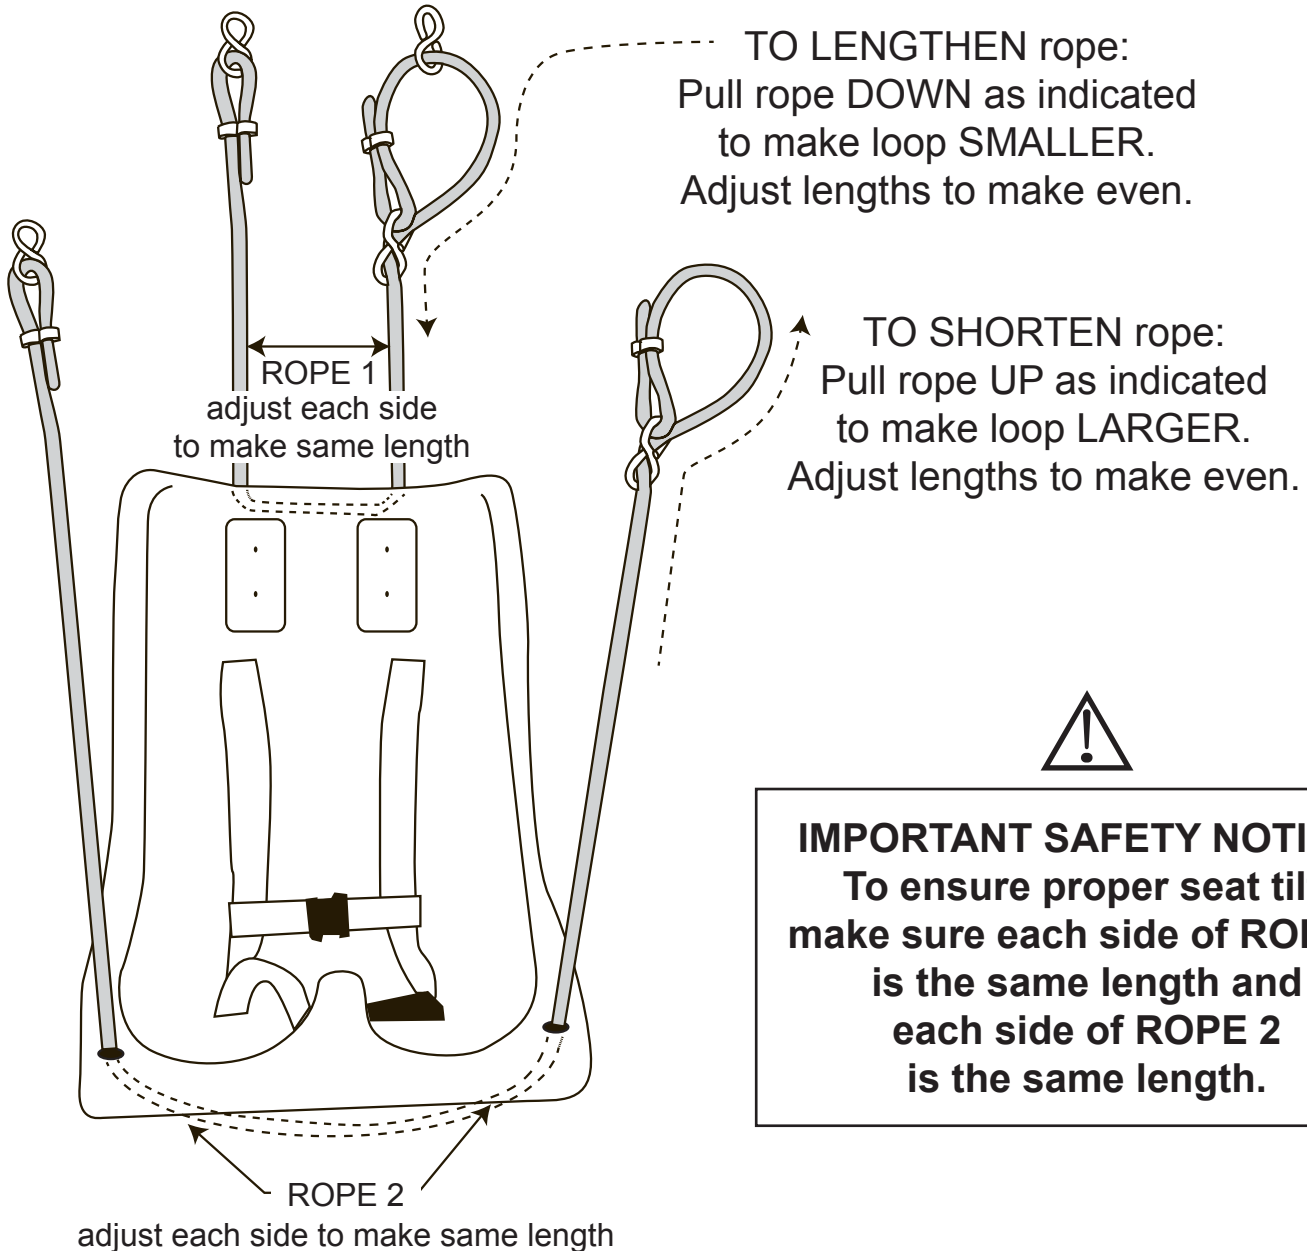

## ADJUSTABLE SWING SEAT

### INSTRUCTIONS TO ADJUST ROPE LENGTH

**IMPORTANT SAFETY NOTICE:**  
To ensure proper seat tilt,  
make sure each side of ROPE 1  
is the same length and  
each side of ROPE 2  
is the same length.

Authorized CE representative:  
RMS UK Ltd.  
28 Trinity Road  
Nailsea, Somerset BS48 4NU (UK)