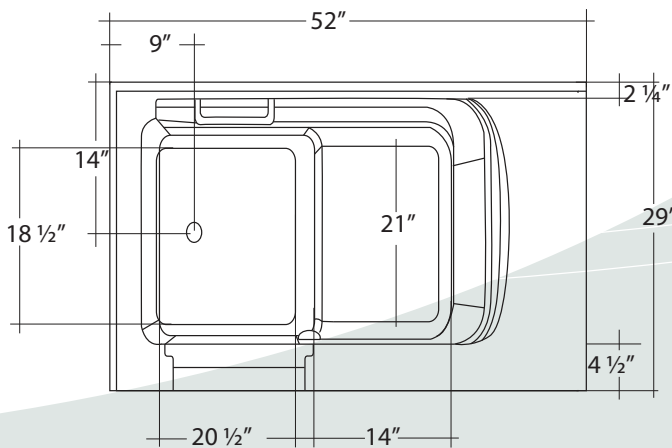

OPTIONS

WHIRLPOOL SYSTEM

Pneumatic Control for Pump
1 HP Electric Water Pump Motor
6 Directional and Adjustable Water Jets (Color Coordinated)
Inline Heater (Maintains Water Temperature)
Note: All of our water massage jets have a 360° range of motion to provide maximum comfort and versatility. The Inline Heater is designed to maintain water temperature during water jet operation.

AIR SYSTEM

Pneumatic Control for Pump
1 HP Electric Air Pump Motor
Air Jet Blower w/ Inline Heater
16 Air Jets (Color coordinated)
Self Purging

DUAL SYSTEM

Combines Air and Whirlpool Systems

AROMATHERAPY

Get ready to be swept away to your special place as the scent of flowers or herbs permeate your senses and bring peace and comfort into your day.

CHROMATHERAPY

An LED lighting system that transforms your bath into a sanctuary for escape and mind-lifting bliss.

SKU VARIATIONS

MT2952LWS Left, White, Soaker	MT2952RWS Right, White, Soaker	MT2952LBS Left, Biscuit, Soaker	MT2952RBS Right, Biscuit, Soaker	MT2952LWH Left, White, Hydro Therapy	MT2952RWH Right, White, Hydro Therapy
MT2952LBH Left, Biscuit, Hydro Therapy	MT2952RBH Right, Biscuit, Hydro Therapy	MT2952LWA Left, White, Air Bubble Massage	MT2952RWA Right, White, Air Bubble Massage	MT2952LBA Left, Biscuit, Air Bubble Massage	MT2952RBA Right, Biscuit, Air Bubble Massage
MT2952LWD Left, White, Dual Hydro & Air	MT2952RWD Right, White, Dual Hydro & Air	MT2952LBD Left, Biscuit, Dual Hydro & Air	MT2952RBD Right, Biscuit, Dual Hydro & Air