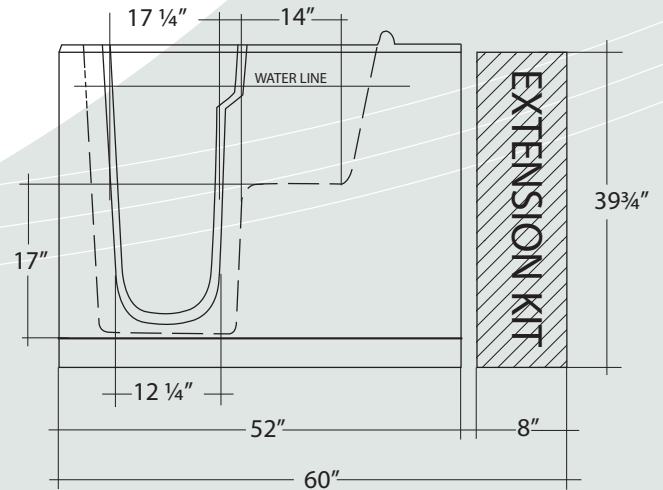

OPTIONS

WHIRLPOOL SYSTEM

Pneumatic Control for Pump
1 HP Electric Water Pump Motor
6 Directional and Adjustable Water Jets (Color Coordinated)
Inline Heater (Maintains Water Temperature)
Note: All of our water massage jets have a 360° range of motion to provide maximum comfort and versatility. The Inline Heater is designed to maintain water temperature during water jet operation.

AIR SYSTEM

Pneumatic Control for Pump
1 HP Electric Air Pump Motor
Air Jet Blower w/ Inline Heater
16 Air Jets (Color coordinated)
Self Purging

DUAL SYSTEM

Combines Air and Whirlpool Systems

AROMATHERAPY

Get ready to be swept away to your special place as the scent of flowers or herbs permeate your senses and bring peace and comfort into your day.

CHROMATHERAPY

An LED lighting system that transforms your bath into a sanctuary for escape and mind-lifting bliss.

SKU VARIATIONS

MT2952LWS Left, White, Soaker	MT2952RWS Right, White, Soaker	MT2952LBS Left, Biscuit, Soaker	MT2952RBS Right, Biscuit, Soaker	MT2952LWH Left, White, Hydro Therapy	MT2952RWH Right, White, Hydro Therapy
MT2952LBH Left, Biscuit, Hydro Therapy	MT2952RBH Right, Biscuit, Hydro Therapy	MT2952LWA Left, White, Air Bubble Massage	MT2952RWA Right, White, Air Bubble Massage	MT2952LBA Left, Biscuit, Air Bubble Massage	MT2952RBA Right, Biscuit, Air Bubble Massage
MT2952LWD Left, White, Dual Hydro & Air	MT2952RWD Right, White, Dual Hydro & Air	MT2952LBD Left, Biscuit, Dual Hydro & Air	MT2952RBD Right, Biscuit, Dual Hydro & Air