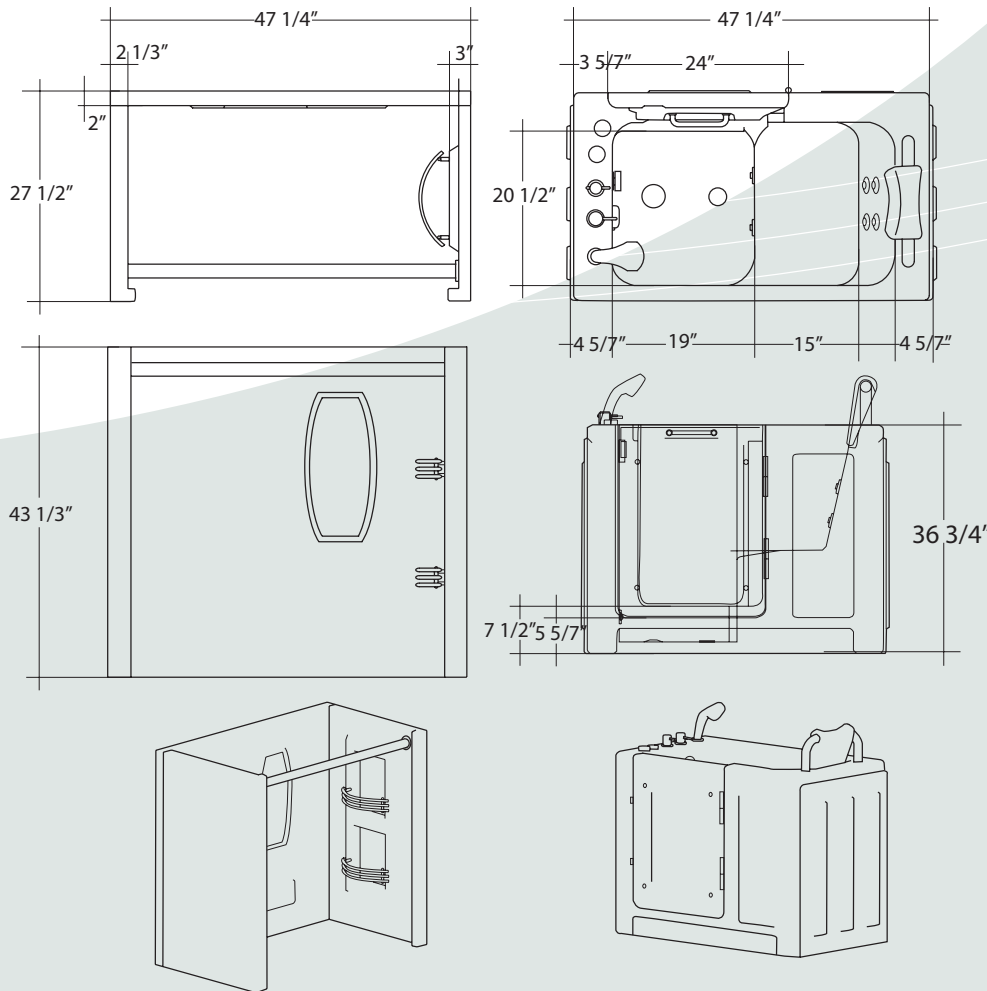

OPTIONS

WHIRLPOOL SYSTEM

Pneumatic Control for Pump
1 HP Electric Water Pump Motor
6 Directional and Adjustable Water Jets (Color Coordinated)
Inline Heater (Maintains Water Temperature)
Note: All of our water massage jets have a 360° range of motion to provide maximum comfort and versatility. The Inline Heater is designed to maintain water temperature during water jet operation.

AIR SYSTEM

Pneumatic Control for Pump
1 HP Electric Air Pump Motor
Air Jet Blower w/ Inline Heater
16 Air Jets (Color coordinated)
Self Purging

DUAL SYSTEM

Combines Air and Whirlpool Systems

AROMATHERAPY

Get ready to be swept away to your special place as the scent of flowers or herbs permeate your senses and bring peace and comfort into your day.

CHROMATHERAPY

An LED lighting system that transforms your bath into a sanctuary for escape and mind-lifting bliss.

SKU VARIATIONS

MT2747RWS Right, White, Soaker	MT2747LWS Left, White, Soaker
MT2747RWH Right, White, Hydro Therapy	MT2747LWH Left, White, Hydro Therapy
MT2747RWA Right, White, Air Bubble Massage	MT2747LWA Left, White, Air Bubble Massage
MT2747RWD Right, White, Dual Hydro & Air System	MT2747LWD Left, White, Dual Hydro & Air System