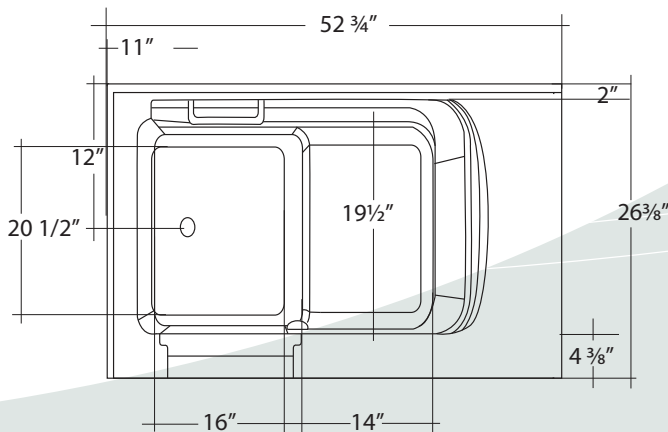

OPTIONS

WHIRLPOOL SYSTEM

Pneumatic Control for Pump
1 HP Electric Water Pump Motor
6 Directional and Adjustable Water Jets (Color Coordinated)
Inline Heater (Maintains Water Temperature)
Note: All of our water massage jets have a 360° range of motion to provide maximum comfort and versatility. The Inline Heater is designed to maintain water temperature during water jet operation.

AIR SYSTEM

Pneumatic Control for Pump
1 HP Electric Air Pump Motor
Air Jet Blower w/ Inline Heater
16 Air Jets (Color coordinated)
Self Purging

DUAL SYSTEM

Combines Air and Whirlpool Systems

AROMATHERAPY

Get ready to be swept away to your special place as the scent of flowers or herbs permeate your senses and bring peace and comfort into your day.

CHROMATHERAPY

An LED lighting system that transforms your bath into a sanctuary for escape and mind-lifting bliss.

SKU VARIATIONS

MT2653LWS Left, White, Soaker	MT2653RWS Right, White, Soaker	MT2653LBS Left, Biscuit, Soaker	MT2653RBS Right, Biscuit, Soaker	MT2653LWH Left, White, Hydro Therapy	MT2653RWH Right, White, Hydro Therapy
MT2653LBH Left, Biscuit, Hydro Therapy	MT2653RBH Right, Biscuit, Hydro Therapy	MT2653LWA Left, White, Air Bubble Massage	MT2653RWA Right, White, Air Bubble Massage	MT2653LBA Left, Biscuit, Air Bubble Massage	MT2653RBA Right, Biscuit, Air Bubble Massage
MT2653LWD Left, White, Dual Hydro & Air	MT2653RWD Right, White, Dual Hydro & Air	MT2653LBD Left, Biscuit, Dual Hydro & Air	MT2653RBD Right, Biscuit, Dual Hydro & Air