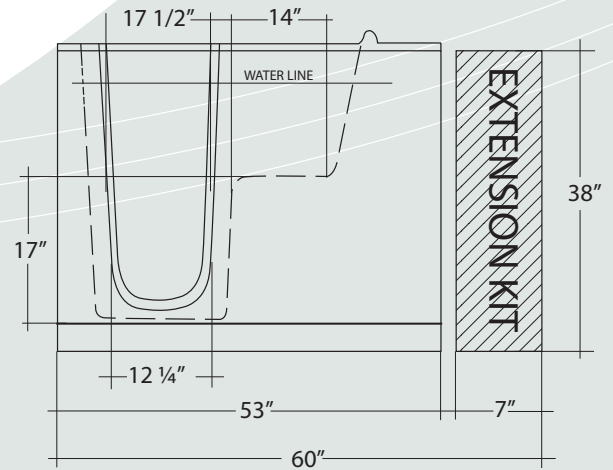

OPTIONS

WHIRLPOOL SYSTEM

Pneumatic Control for Pump
1 HP Electric Water Pump Motor
6 Directional and Adjustable Water Jets (Color Coordinated)
Inline Heater (Maintains Water Temperature)
Note: All of our water massage jets have a 360° range of motion to provide maximum comfort and versatility. The Inline Heater is designed to maintain water temperature during water jet operation.

AIR SYSTEM

Pneumatic Control for Pump
1 HP Electric Air Pump Motor
Air Jet Blower w/ Inline Heater
16 Air Jets (Color coordinated)
Self Purging

DUAL SYSTEM

Combines Air and Whirlpool Systems

AROMATHERAPY

Get ready to be swept away to your special place as the scent of flowers or herbs permeate your senses and bring peace and comfort into your day.

CHROMATHERAPY

An LED lighting system that transforms your bath into a sanctuary for escape and mind-lifting bliss.

SKU VARIATIONS

MT2653LWS Left, White, Soaker	MT2653RWS Right, White, Soaker	MT2653LBS Left, Biscuit, Soaker	MT2653RBS Right, Biscuit, Soaker	MT2653LWH Left, White, Hydro Therapy	MT2653RWH Right, White, Hydro Therapy
MT2653LBH Left, Biscuit, Hydro Therapy	MT2653RBH Right, Biscuit, Hydro Therapy	MT2653LWA Left, White, Air Bubble Massage	MT2653RWA Right, White, Air Bubble Massage	MT2653LBA Left, Biscuit, Air Bubble Massage	MT2653RBA Right, Biscuit, Air Bubble Massage
MT2653LWD Left, White, Dual Hydro & Air	MT2653RWD Right, White, Dual Hydro & Air	MT2653LBD Left, Biscuit, Dual Hydro & Air	MT2653RBD Right, Biscuit, Dual Hydro & Air