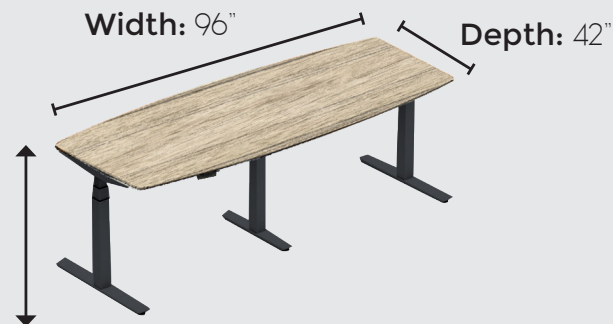

rev.
247

WORKSPACE
REINVENTED

REV1200

Height-Adjustable Conference Table

Working together with enhanced ergonomic comfort increases group productivity. The REV1200 Height-Adjustable Conference Table delivers all the benefits of a standing desk in a collaborative group setting. Configure your elevated meeting space with a variety of tabletop shapes and workstation add-ons. Rapid installation makes the REV1200 a leading workspace solution in simplicity and endless versatility.

STANDARD FEATURES:

- Sit or stand
- Charcoal finish on base
- Anti-collision safety feature
- Multiple top configurations
- Hand control with:
 - Constant smooth movement and soft start/stop
 - (3) Programmable memory locations
 - (2) USB ports
- Pre-assembled frame kits significantly reduces installation time
- (6) Leveling Feet

REV1200

Height-Adjustable Conference Table

Load Capacity: 330 lbs.

Height Range:
27.875-47.625"

Dual motor speed: 1.5" per second
Low noise rating: 39db

REV1200

Height-Adjustable Conference Table

Name: _____

Email: _____

Organization: _____

Sales Rep: _____

Phone: _____

Quote: _____

STANDARD DESK SIZES:

REV1200

96"W x 42"D x 27.875-47.625"H