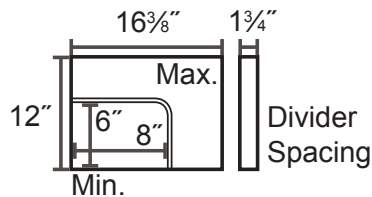

### LLTP18-B

25"W x 21¼"D x 39¾"H  
Min/Max Laptop /  
Chromebook:

Rear access door has  
9 outlets on each side.

- Sleek and mobile unit capable of charging and securing up to 18 Chromebooks or laptops (sold separately)
- Cabinet and tablet shelves come fully assembled.
- Measures 25"W x 21¼"D x 39¾"H
- Rack shelves are 20"W x 16"D with 12"H of top clearance
- The bottom shelf contains 4½"H top of clearance, perfect for storing accessories
- The rubber-coated dividers keep your laptops organized and protected. Each divider is 1¾" apart.
- Includes a 18-Outlet 120V/15A vertical power strip to keep your devices fully charged.
- Plenty of ventilation allows air to circulate freely through the unit.
- Includes four 4" casters, two with locking brakes.
- Locking front and rear access doors include two sets of keys
- Maximum weight capacity of 125lbs (evenly distributed)