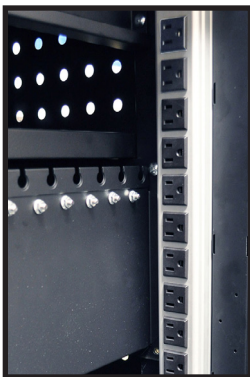

## Laptop Computer Charging Station

### LLTP18-B

25"W x 21¼"D x 39¾"H  
Min/Max Laptop /  
Chromebook:

Rear access door has  
9 outlets on each side.

- Sleek and mobile unit capable of charging and securing up to 18 Chromebooks or laptops (sold separately)
- Cabinet and tablet shelves come fully assembled.
- Measures 25"W x 21¼"D x 39¾"H
- Rack shelves are 20"W x 16"D with 12"H of top clearance
- The bottom shelf contains 4½"H top of clearance, perfect for storing accessories
- The rubber-coated dividers keep your laptops organized and protected. Each divider is 1¾" apart.
- Includes a 18-Outlet 120V/15A vertical power strip to keep your devices fully charged.
- Plenty of ventilation allows air to circulate freely through the unit.
- Includes four 4" casters, two with locking brakes.
- Locking front and rear access doors include two sets of keys
- Maximum weight capacity of 125lbs (evenly distributed)