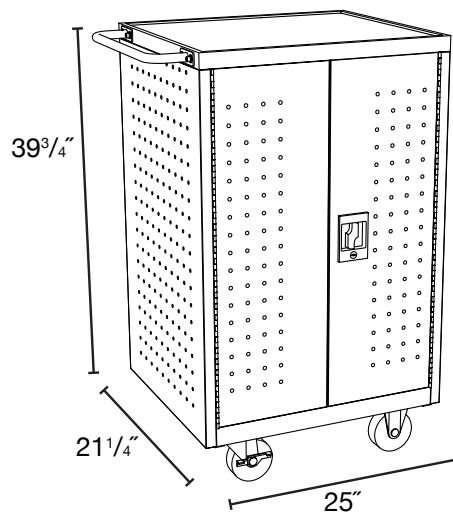

## Laptop Computer Charging Station

### LLTP18-B

25"W x 21¼"D x 39¾"H  
Min/Max Laptop /  
Chromebook:

Rear access door has  
9 outlets on each side.

- Sleek and mobile unit capable of charging and securing up to 18 Chromebooks or laptops (sold separately)
- Cabinet and tablet shelves come fully assembled.
- Measures 25"W x 21¼"D x 39¾"H
- Rack shelves are 20"W x 16"D with 12"H of top clearance
- The bottom shelf contains 4½"H top of clearance, perfect for storing accessories
- The rubber-coated dividers keep your laptops organized and protected. Each divider is 1¾" apart.
- Includes a 18-Outlet 120V/15A vertical power strip to keep your devices fully charged.
- Plenty of ventilation allows air to circulate freely through the unit.
- Includes four 4" casters, two with locking brakes.
- Locking front and rear access doors include two sets of keys
- Maximum weight capacity of 125lbs (evenly distributed)