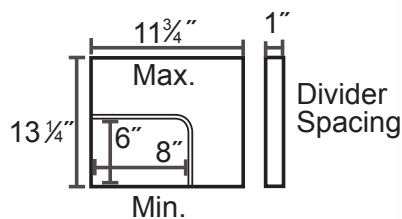

Wall / Desk Charging Box

LLTMW16-G

25" W x 13" D x 14.5" H
Weight 33 lbs.

Min/Max Tablet:

- Perfect for Wall-mounted applications as well as desk surface configurations
- Unit comes fully assembled
- Holds up to 16 Tablets
- Mounting hardware for drywall surfaces included supports a maximum evenly distributed weight of 75 lbs.
- Ventilated on two sides allowing air to circulate freely through the unit
- The inside is padded and the dividers are rubber-coated to keep your devices protected
- Includes a 16-outlet 120V/15A horizontal power strip to keep your devices fully charged