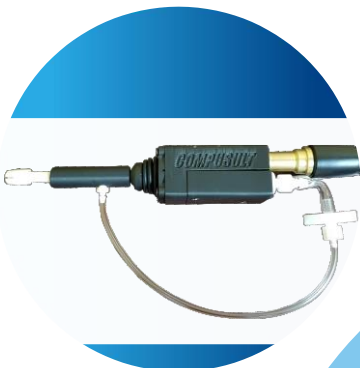

Specialists in Workplace
Adaptation and Accommodation

COMPUSULT